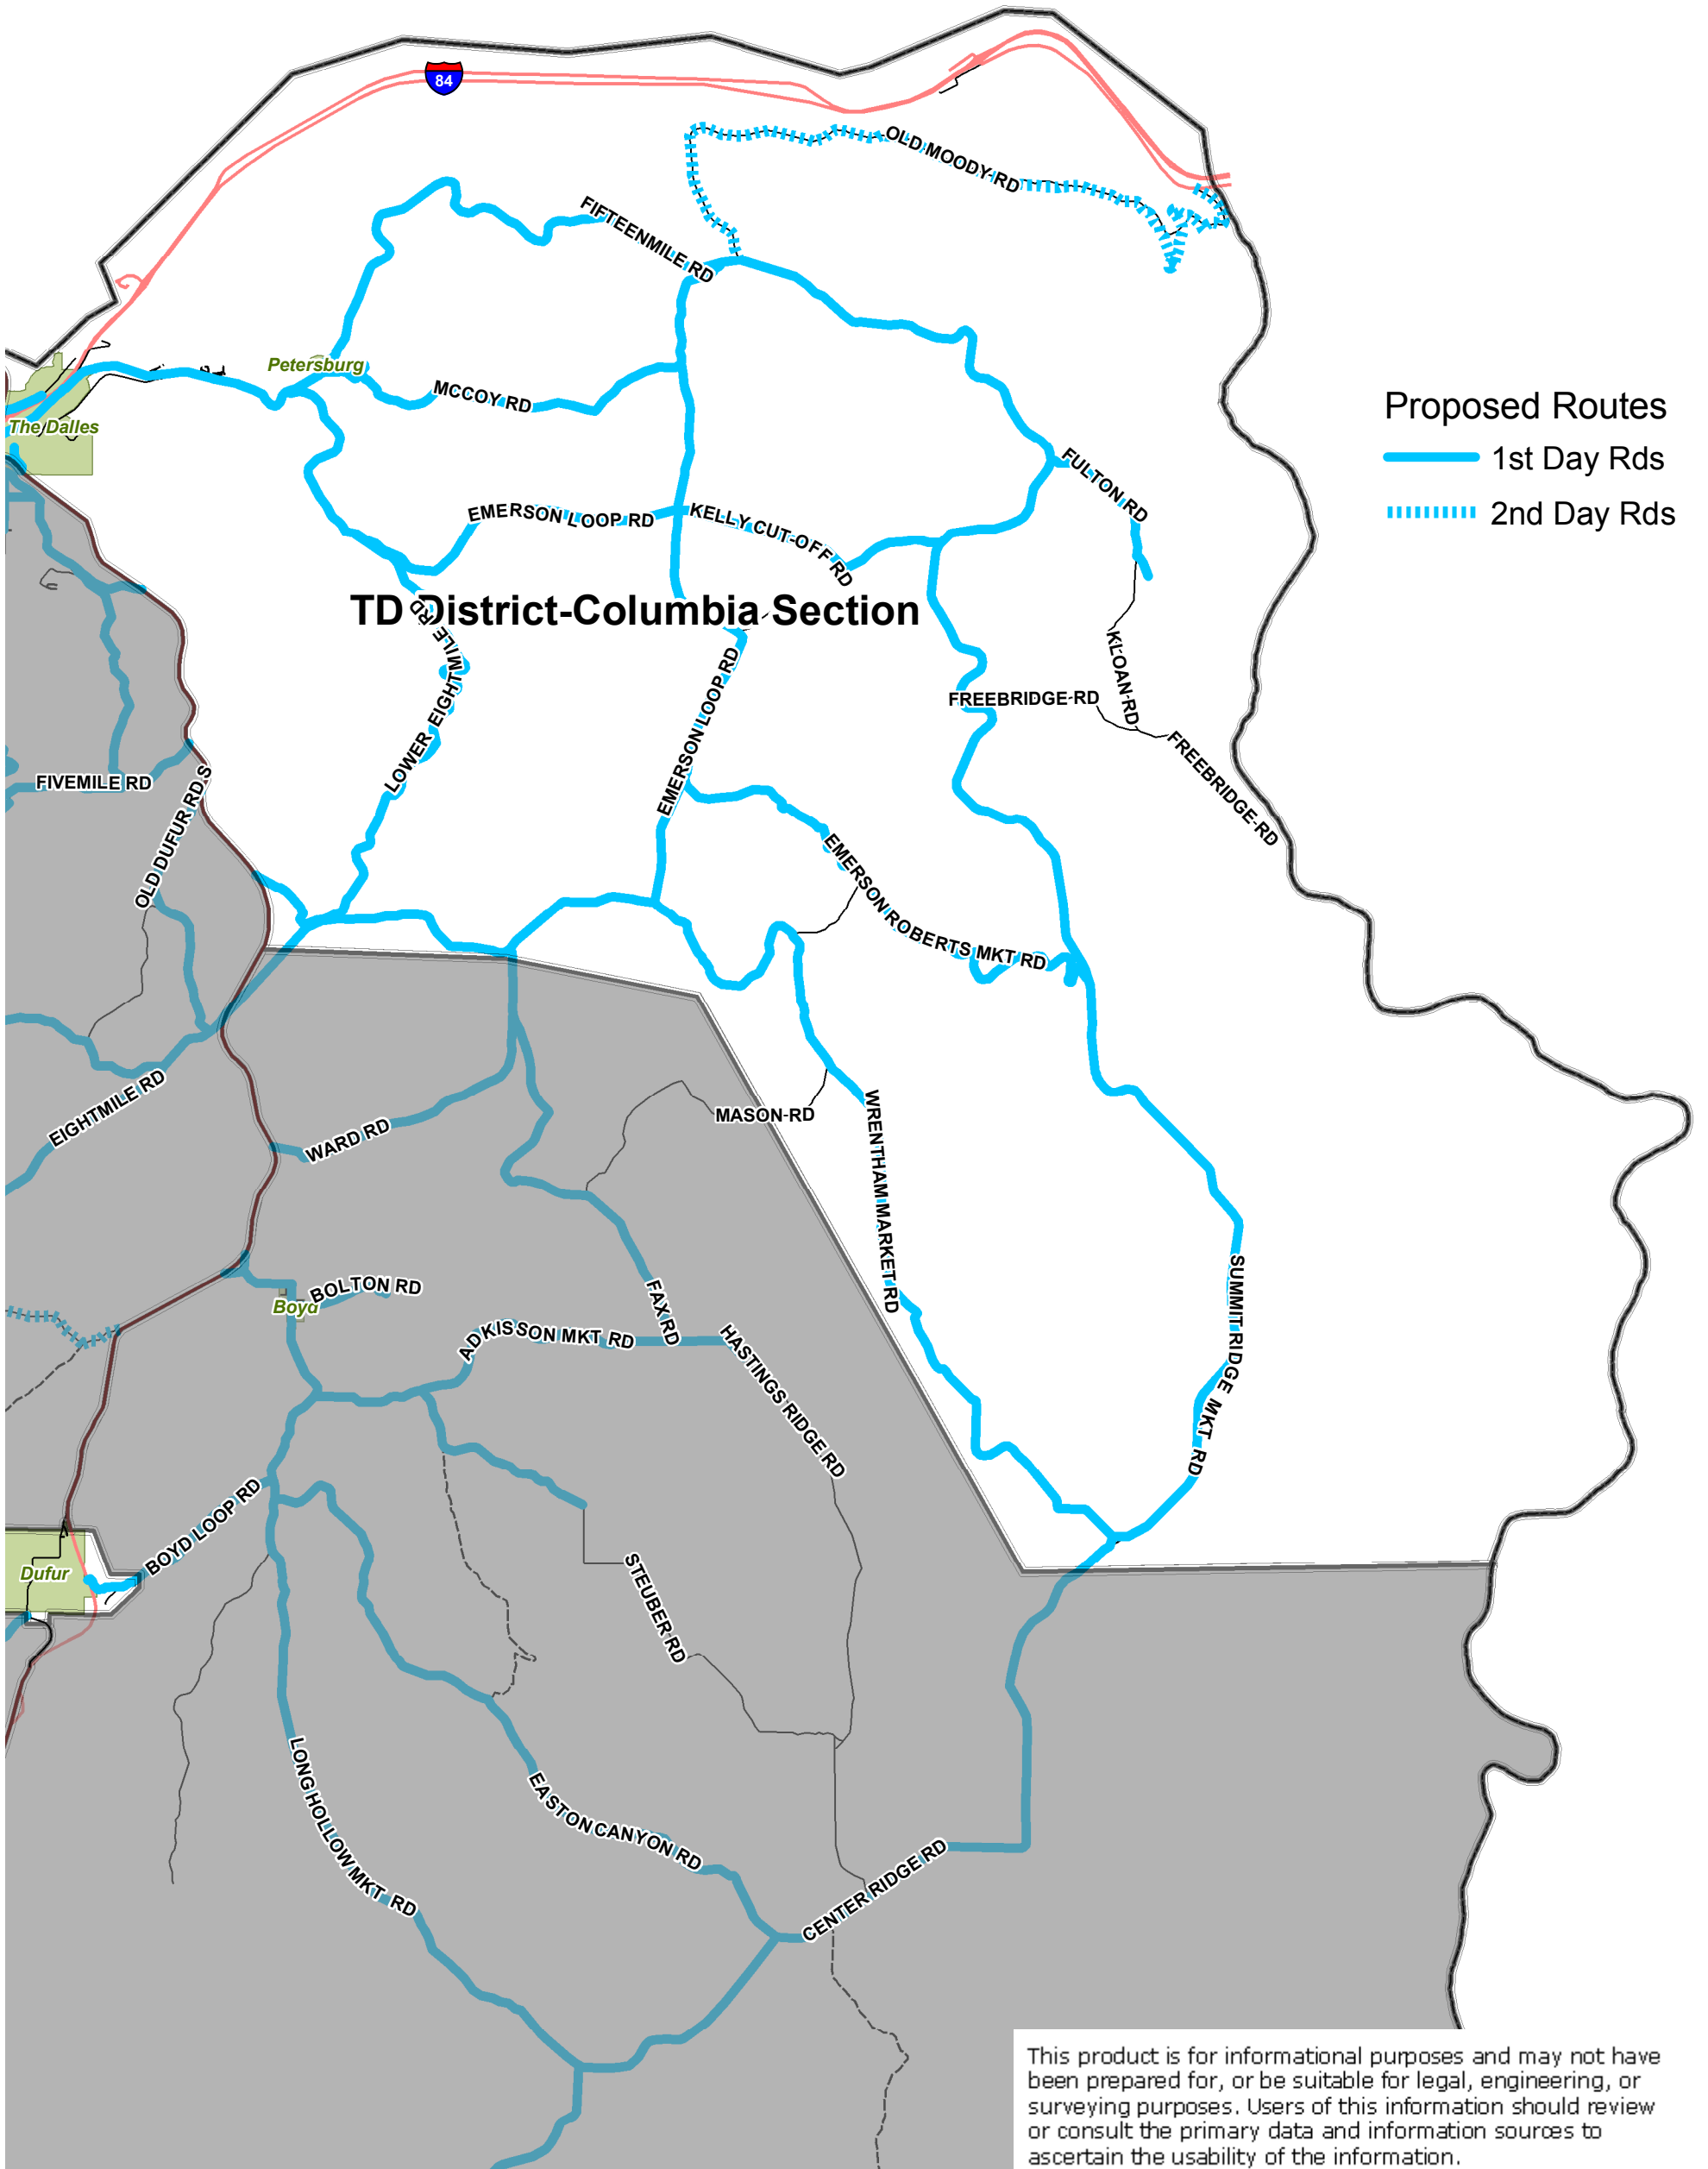

The Dalles District Columbia Section Snow Plow Routes

Proposed Routes
 — 1st Day Rds
 - - - 2nd Day Rds

This product is for informational purposes and may not have been prepared for, or be suitable for legal, engineering, or surveying purposes. Users of this information should review or consult the primary data and information sources to ascertain the usability of the information.