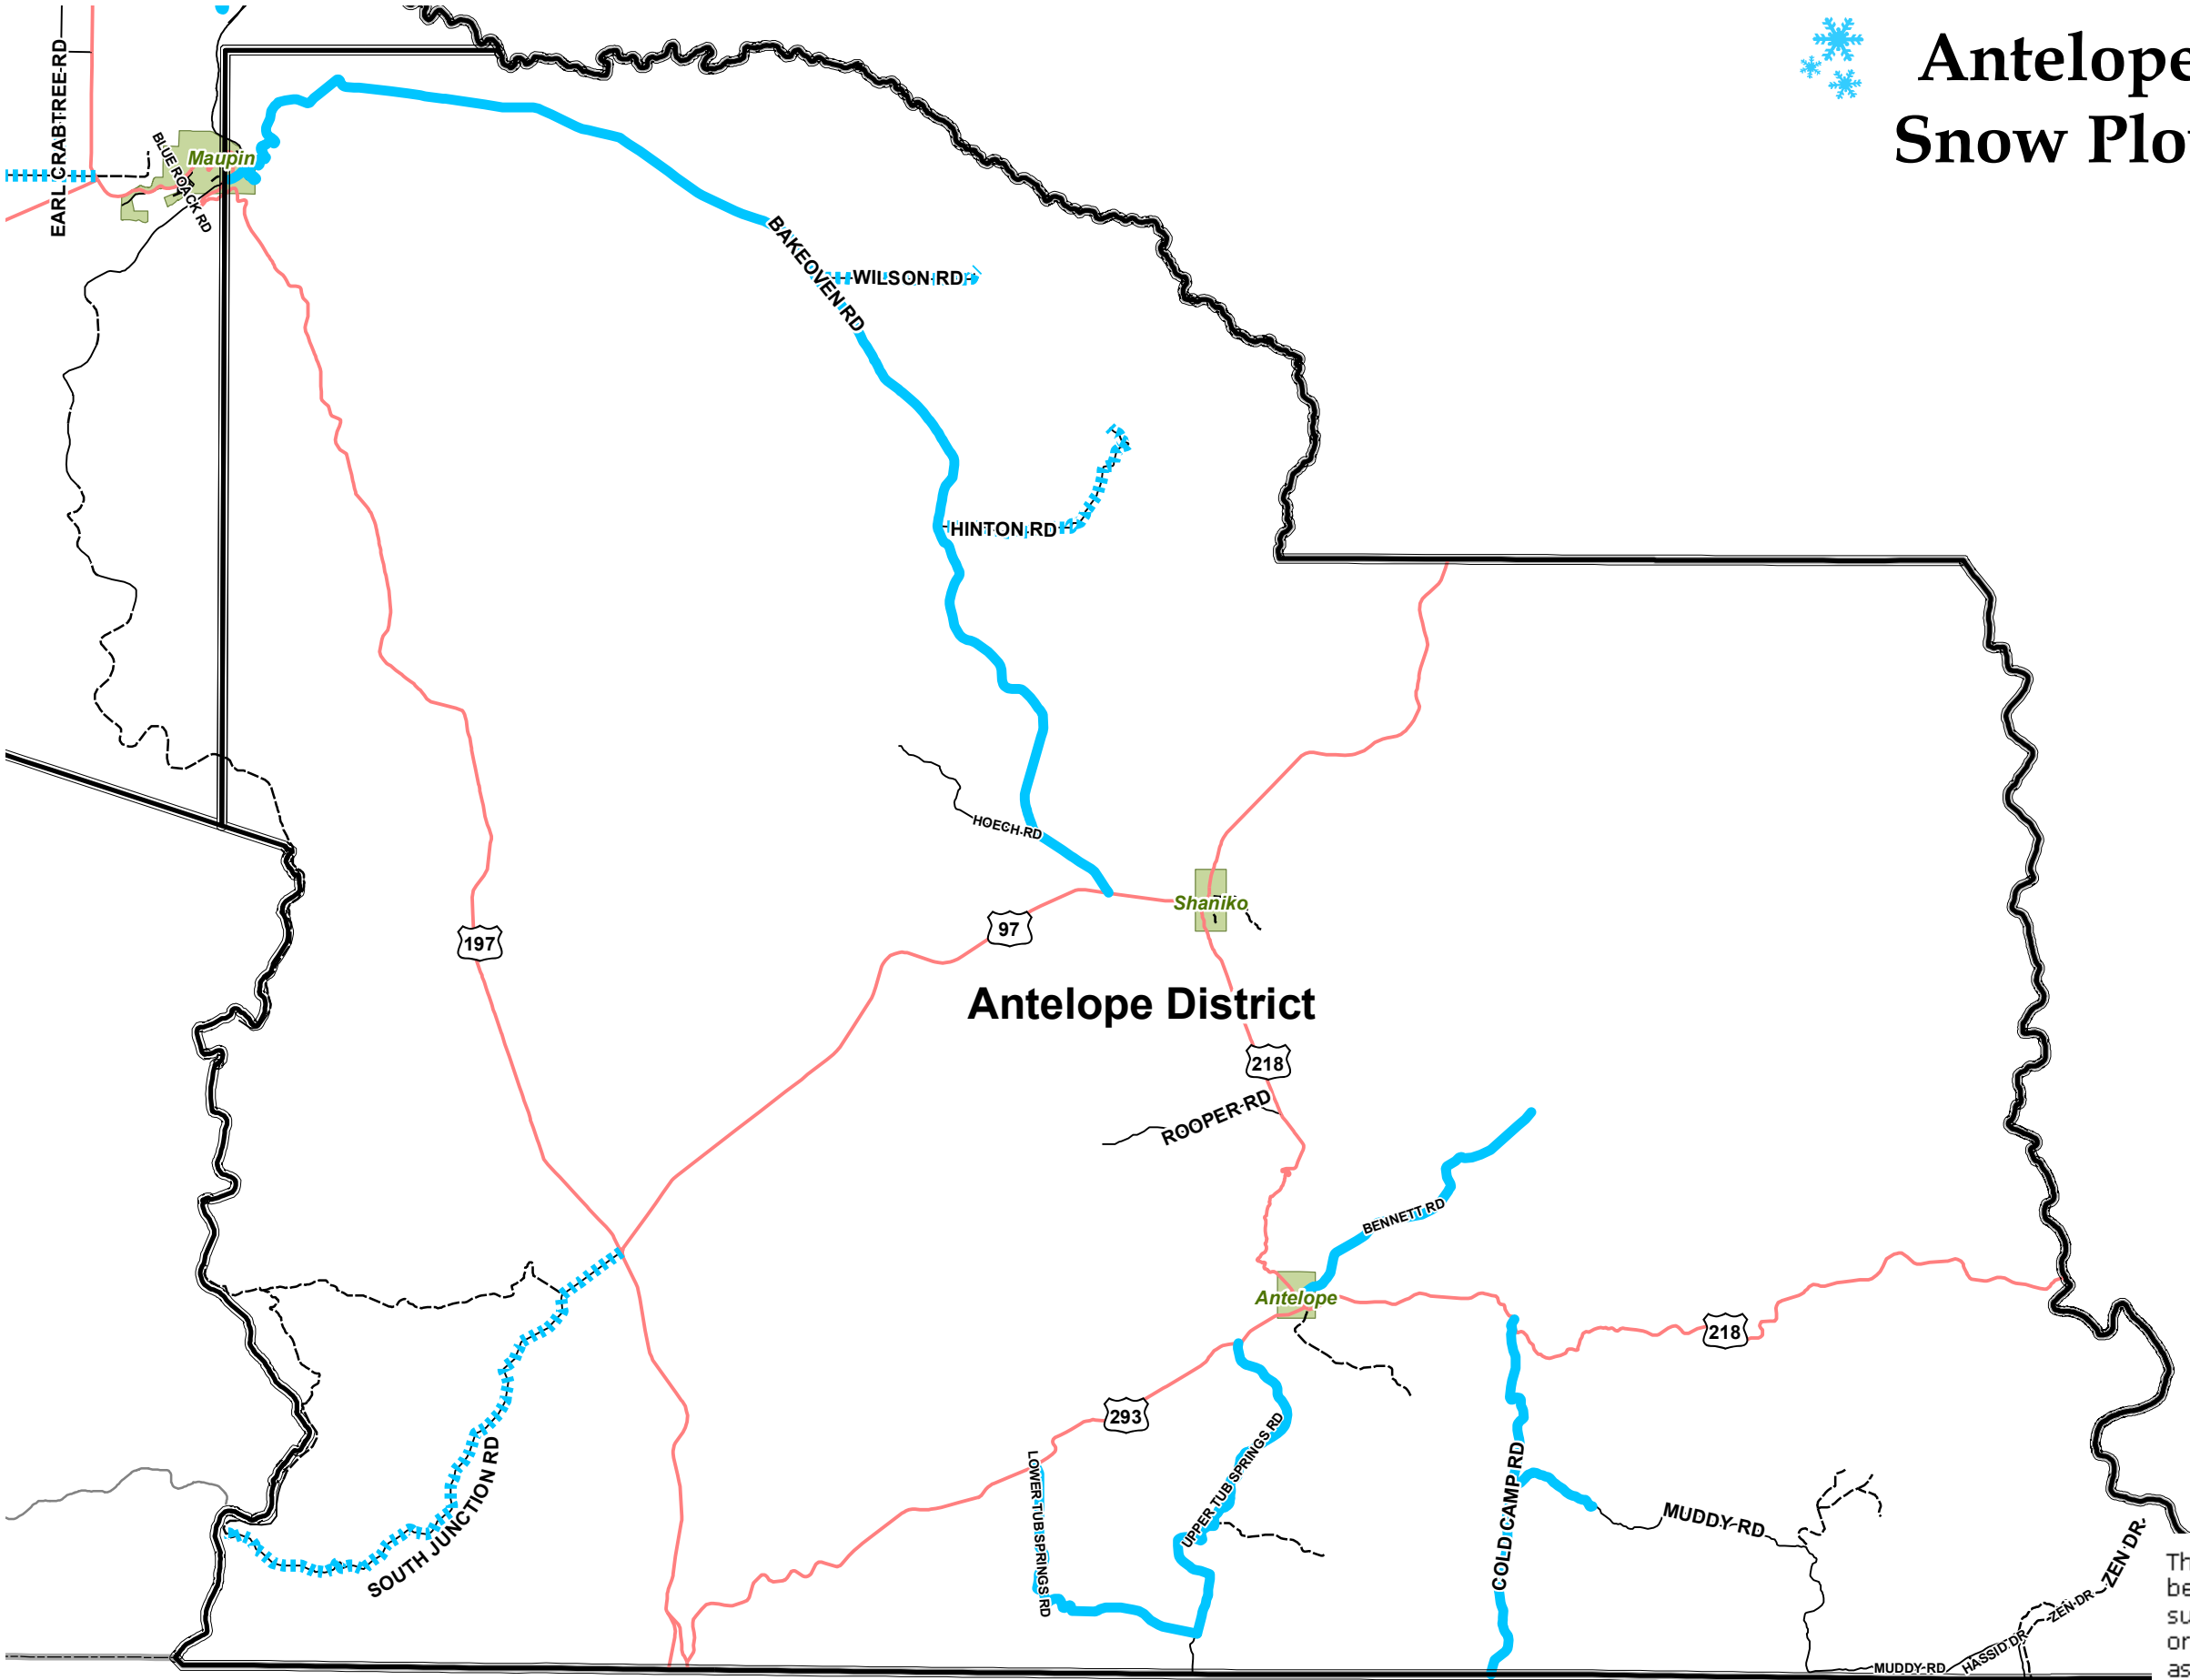

Antelope District Snow Plow Routes

Proposed Routes
 ——— 1st Day Rds
 - - - - 2nd Day Rds

This product is for informational purposes and may not have been prepared for, or be suitable for legal, engineering, or surveying purposes. Users of this information should review or consult the primary data and information sources to ascertain the usability of the information.