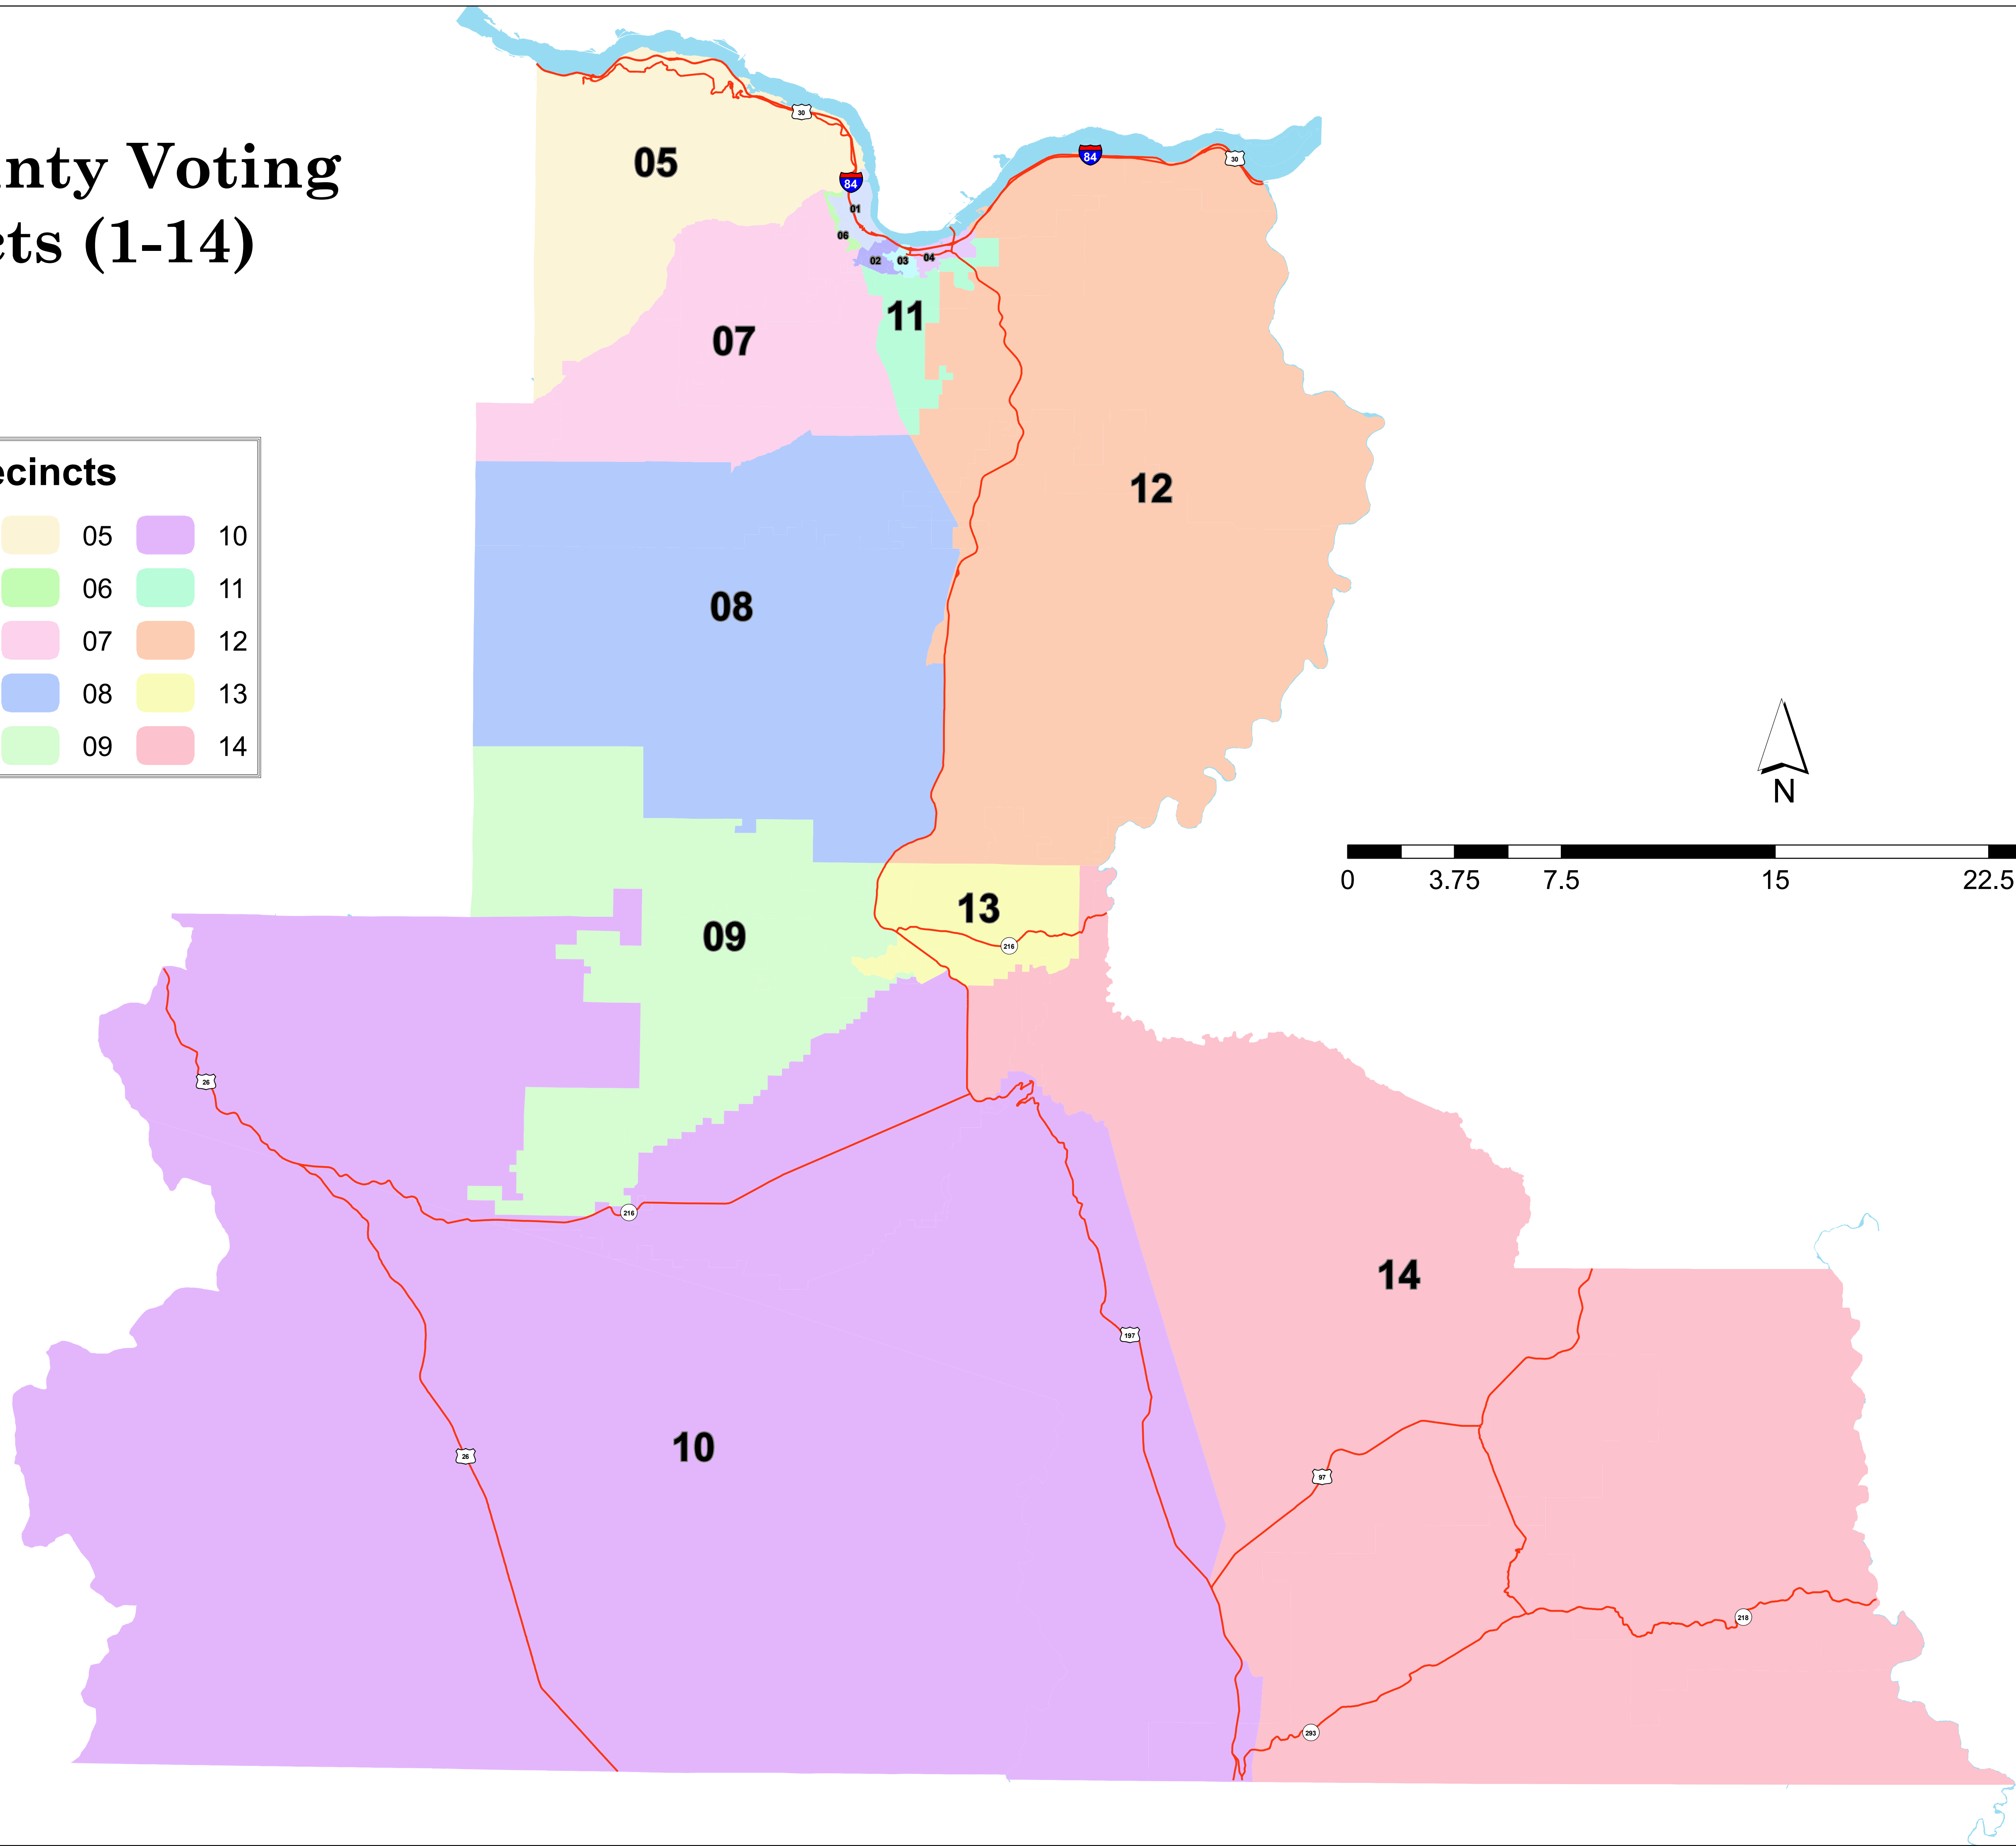

Wasco County Voting Precincts (1-14)

Voting Precincts

	Water		05		10
	01		06		11
	02		07		12
	03		08		13
	04		09		14