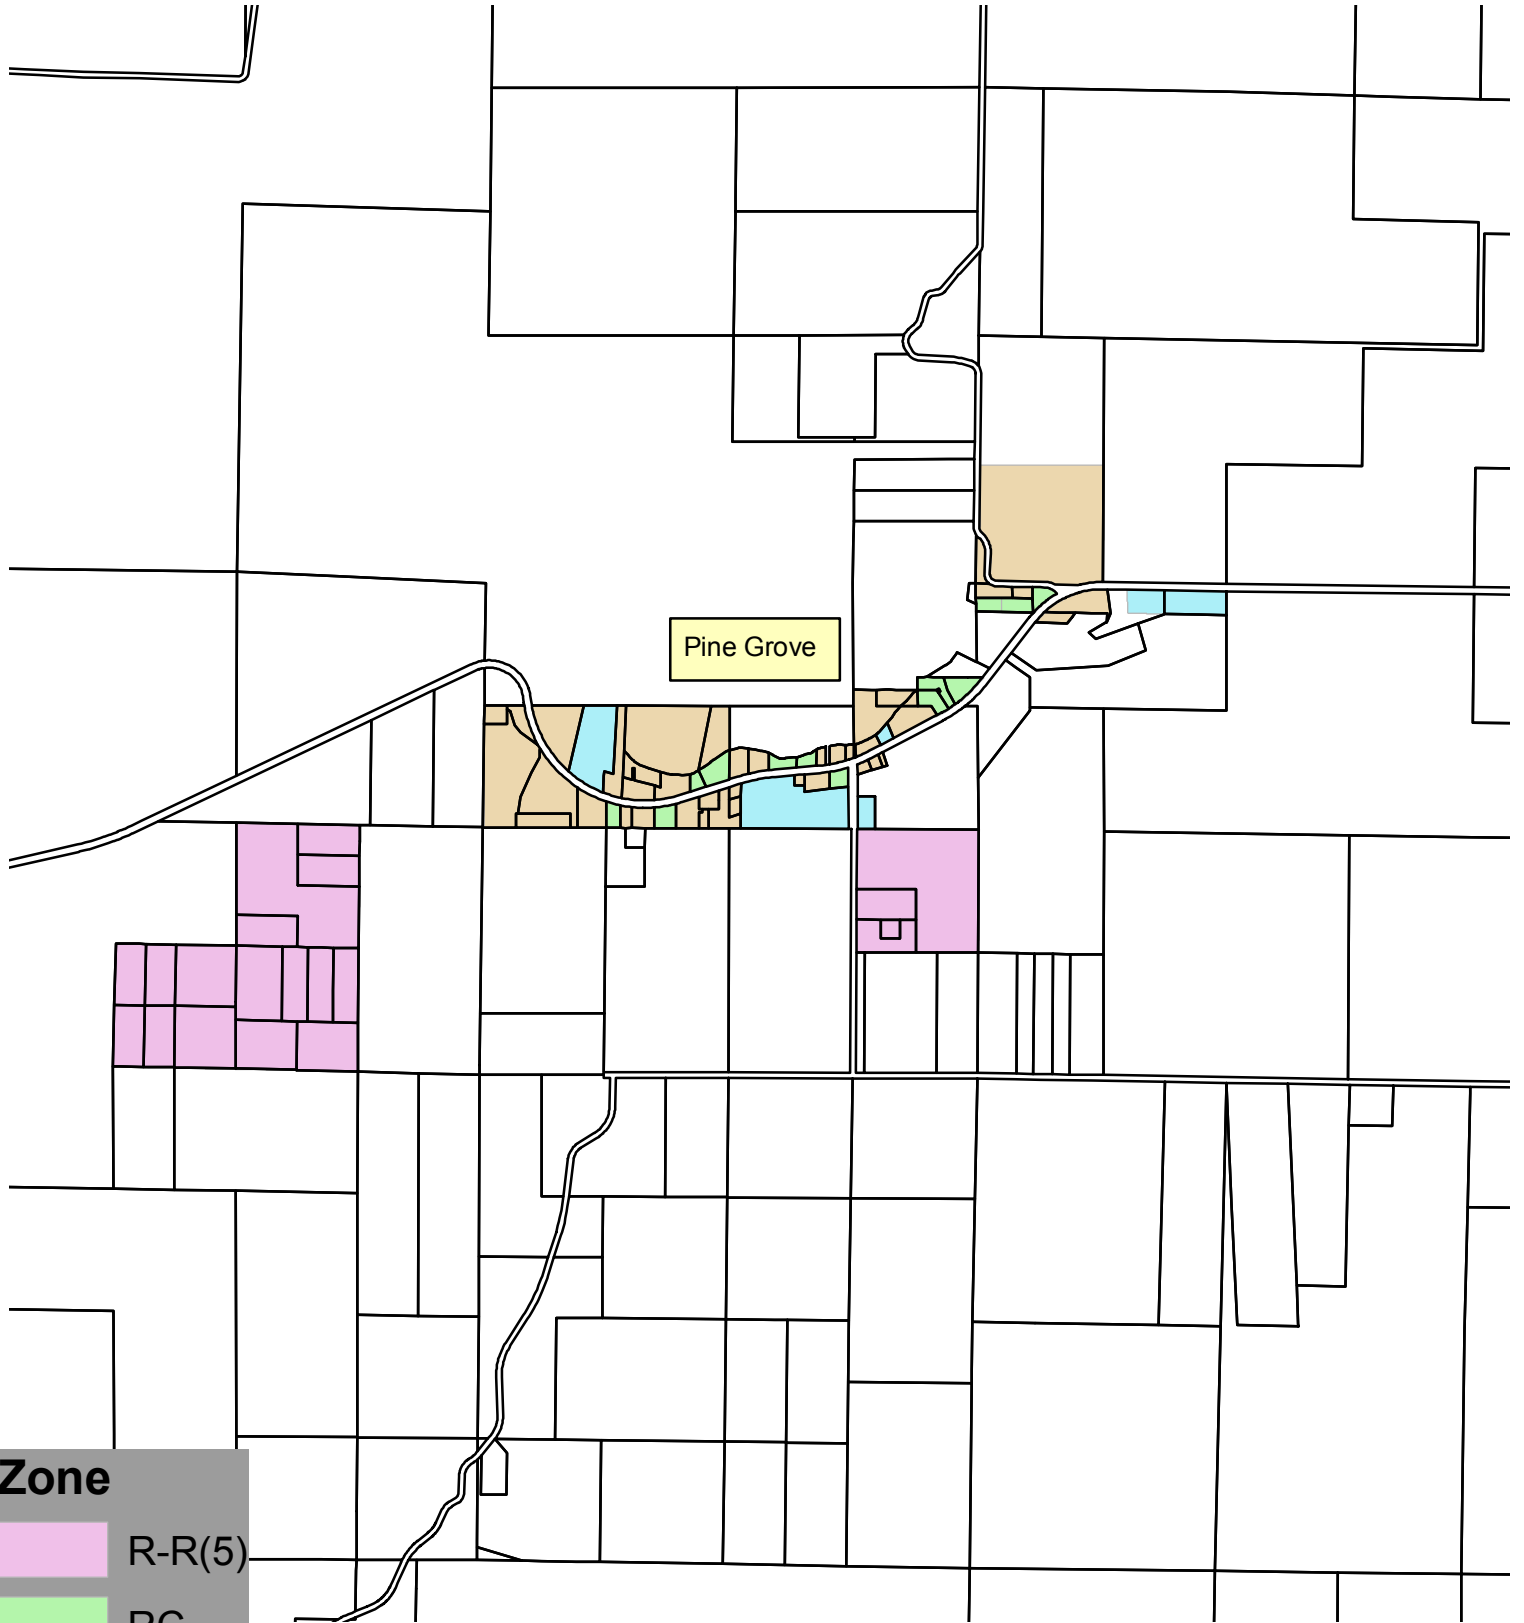

Southwestern Wasco County Non-Resource Zones

Zone	
	R-R(5)
	RC
	RI
	RR-2