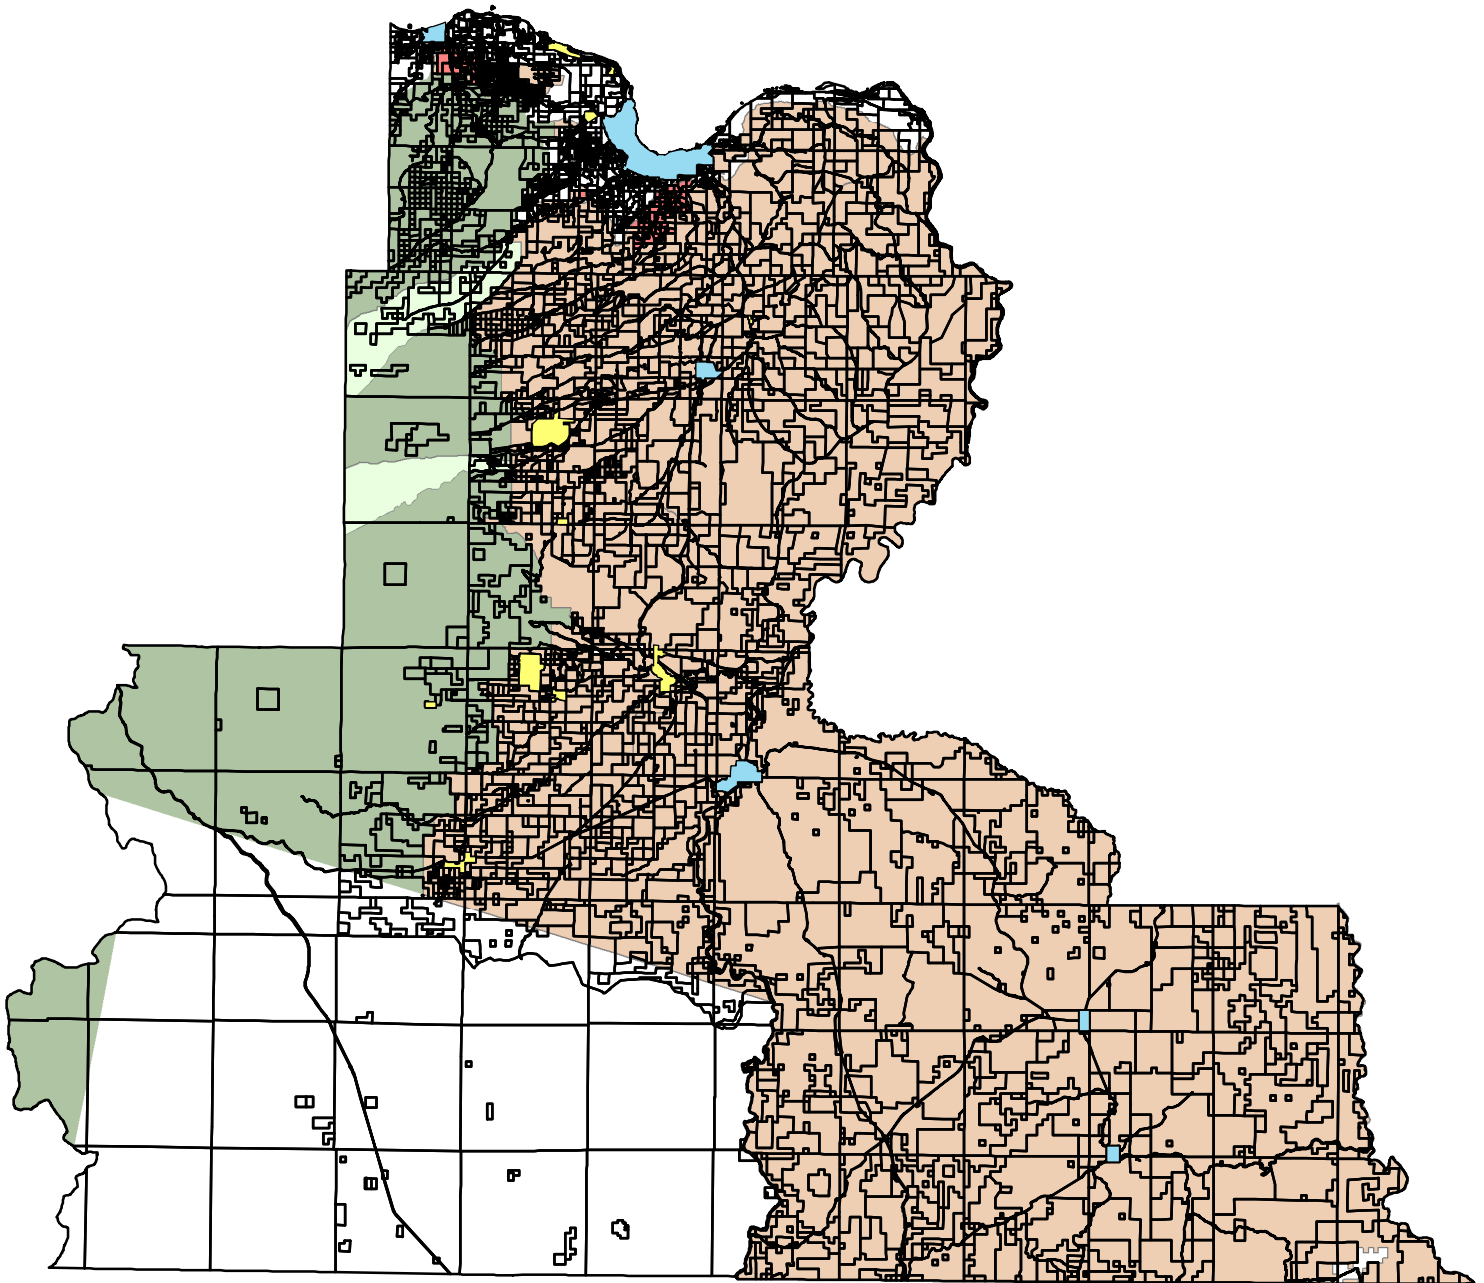

Wasco County Natural Resource Zones

Zone

-  A-1(160)
-  A-1(40)
-  F-1(80)
-  F-2(80)
-  Rural Communities
-  Cities