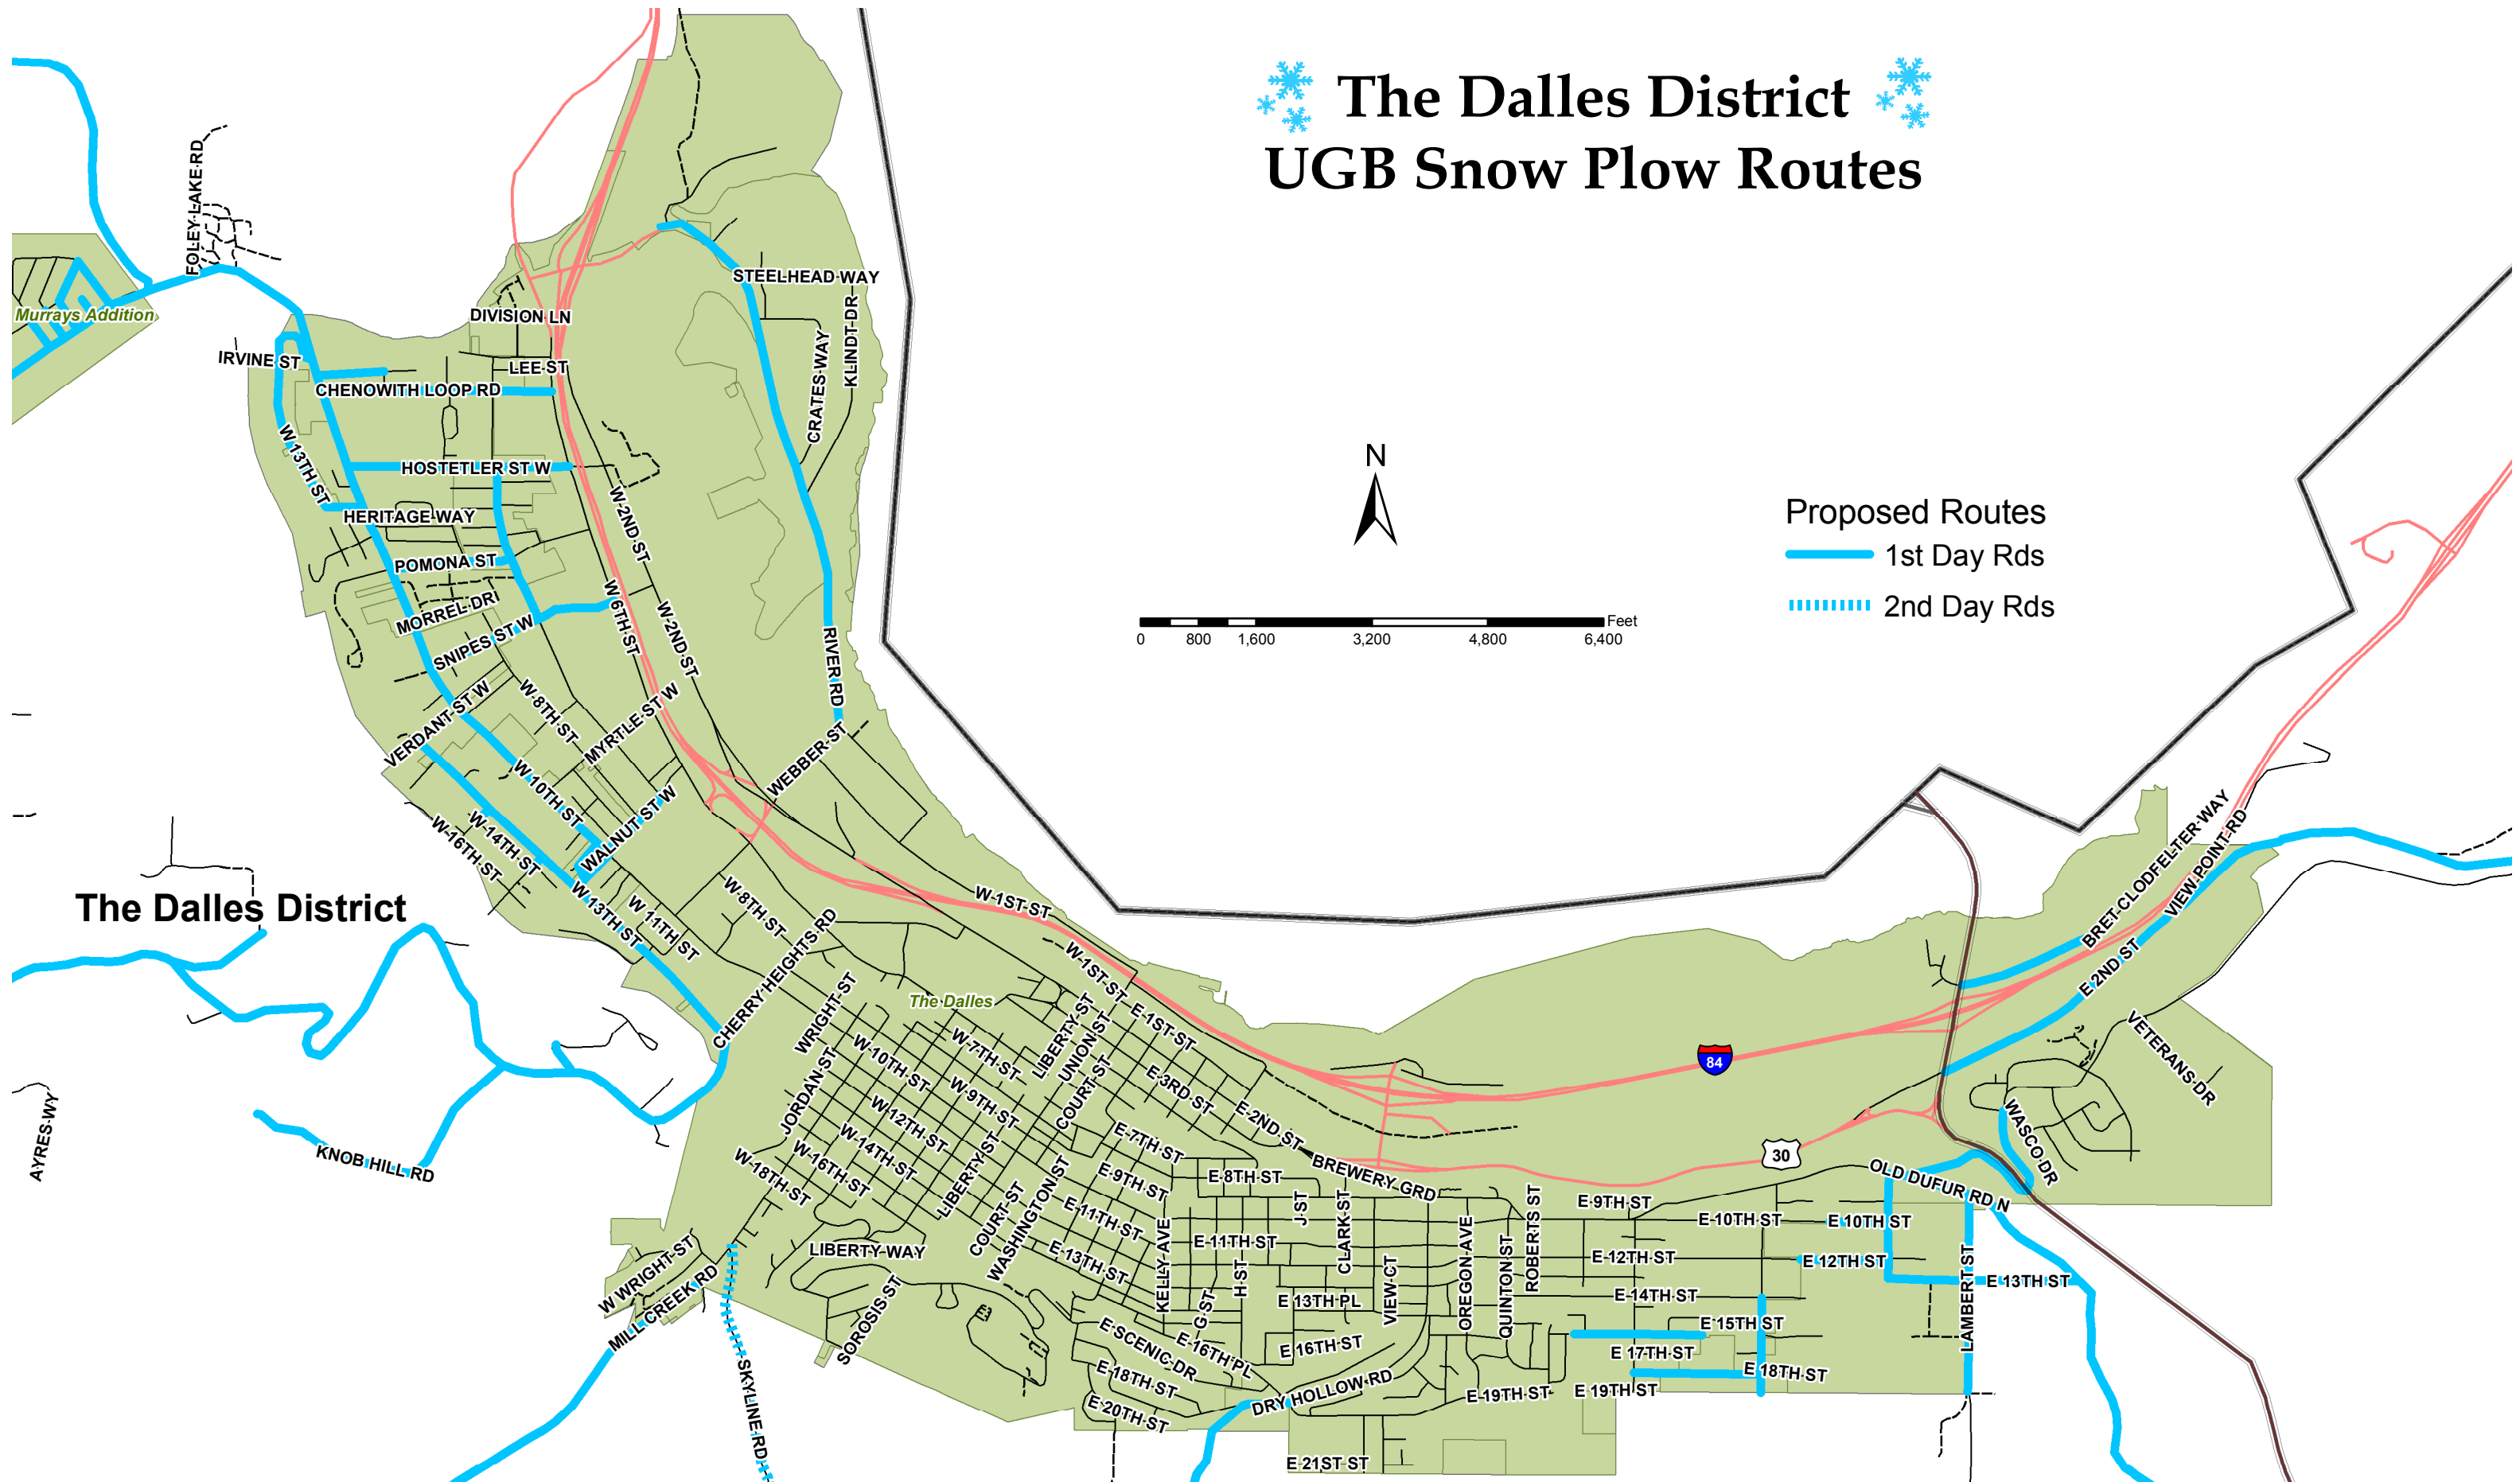

❄️ The Dalles District ❄️

UGB Snow Plow Routes

The Dalles District

Proposed Routes
— 1st Day Rds
⋯ 2nd Day Rds

0 800 1,600 3,200 4,800 6,400 Feet