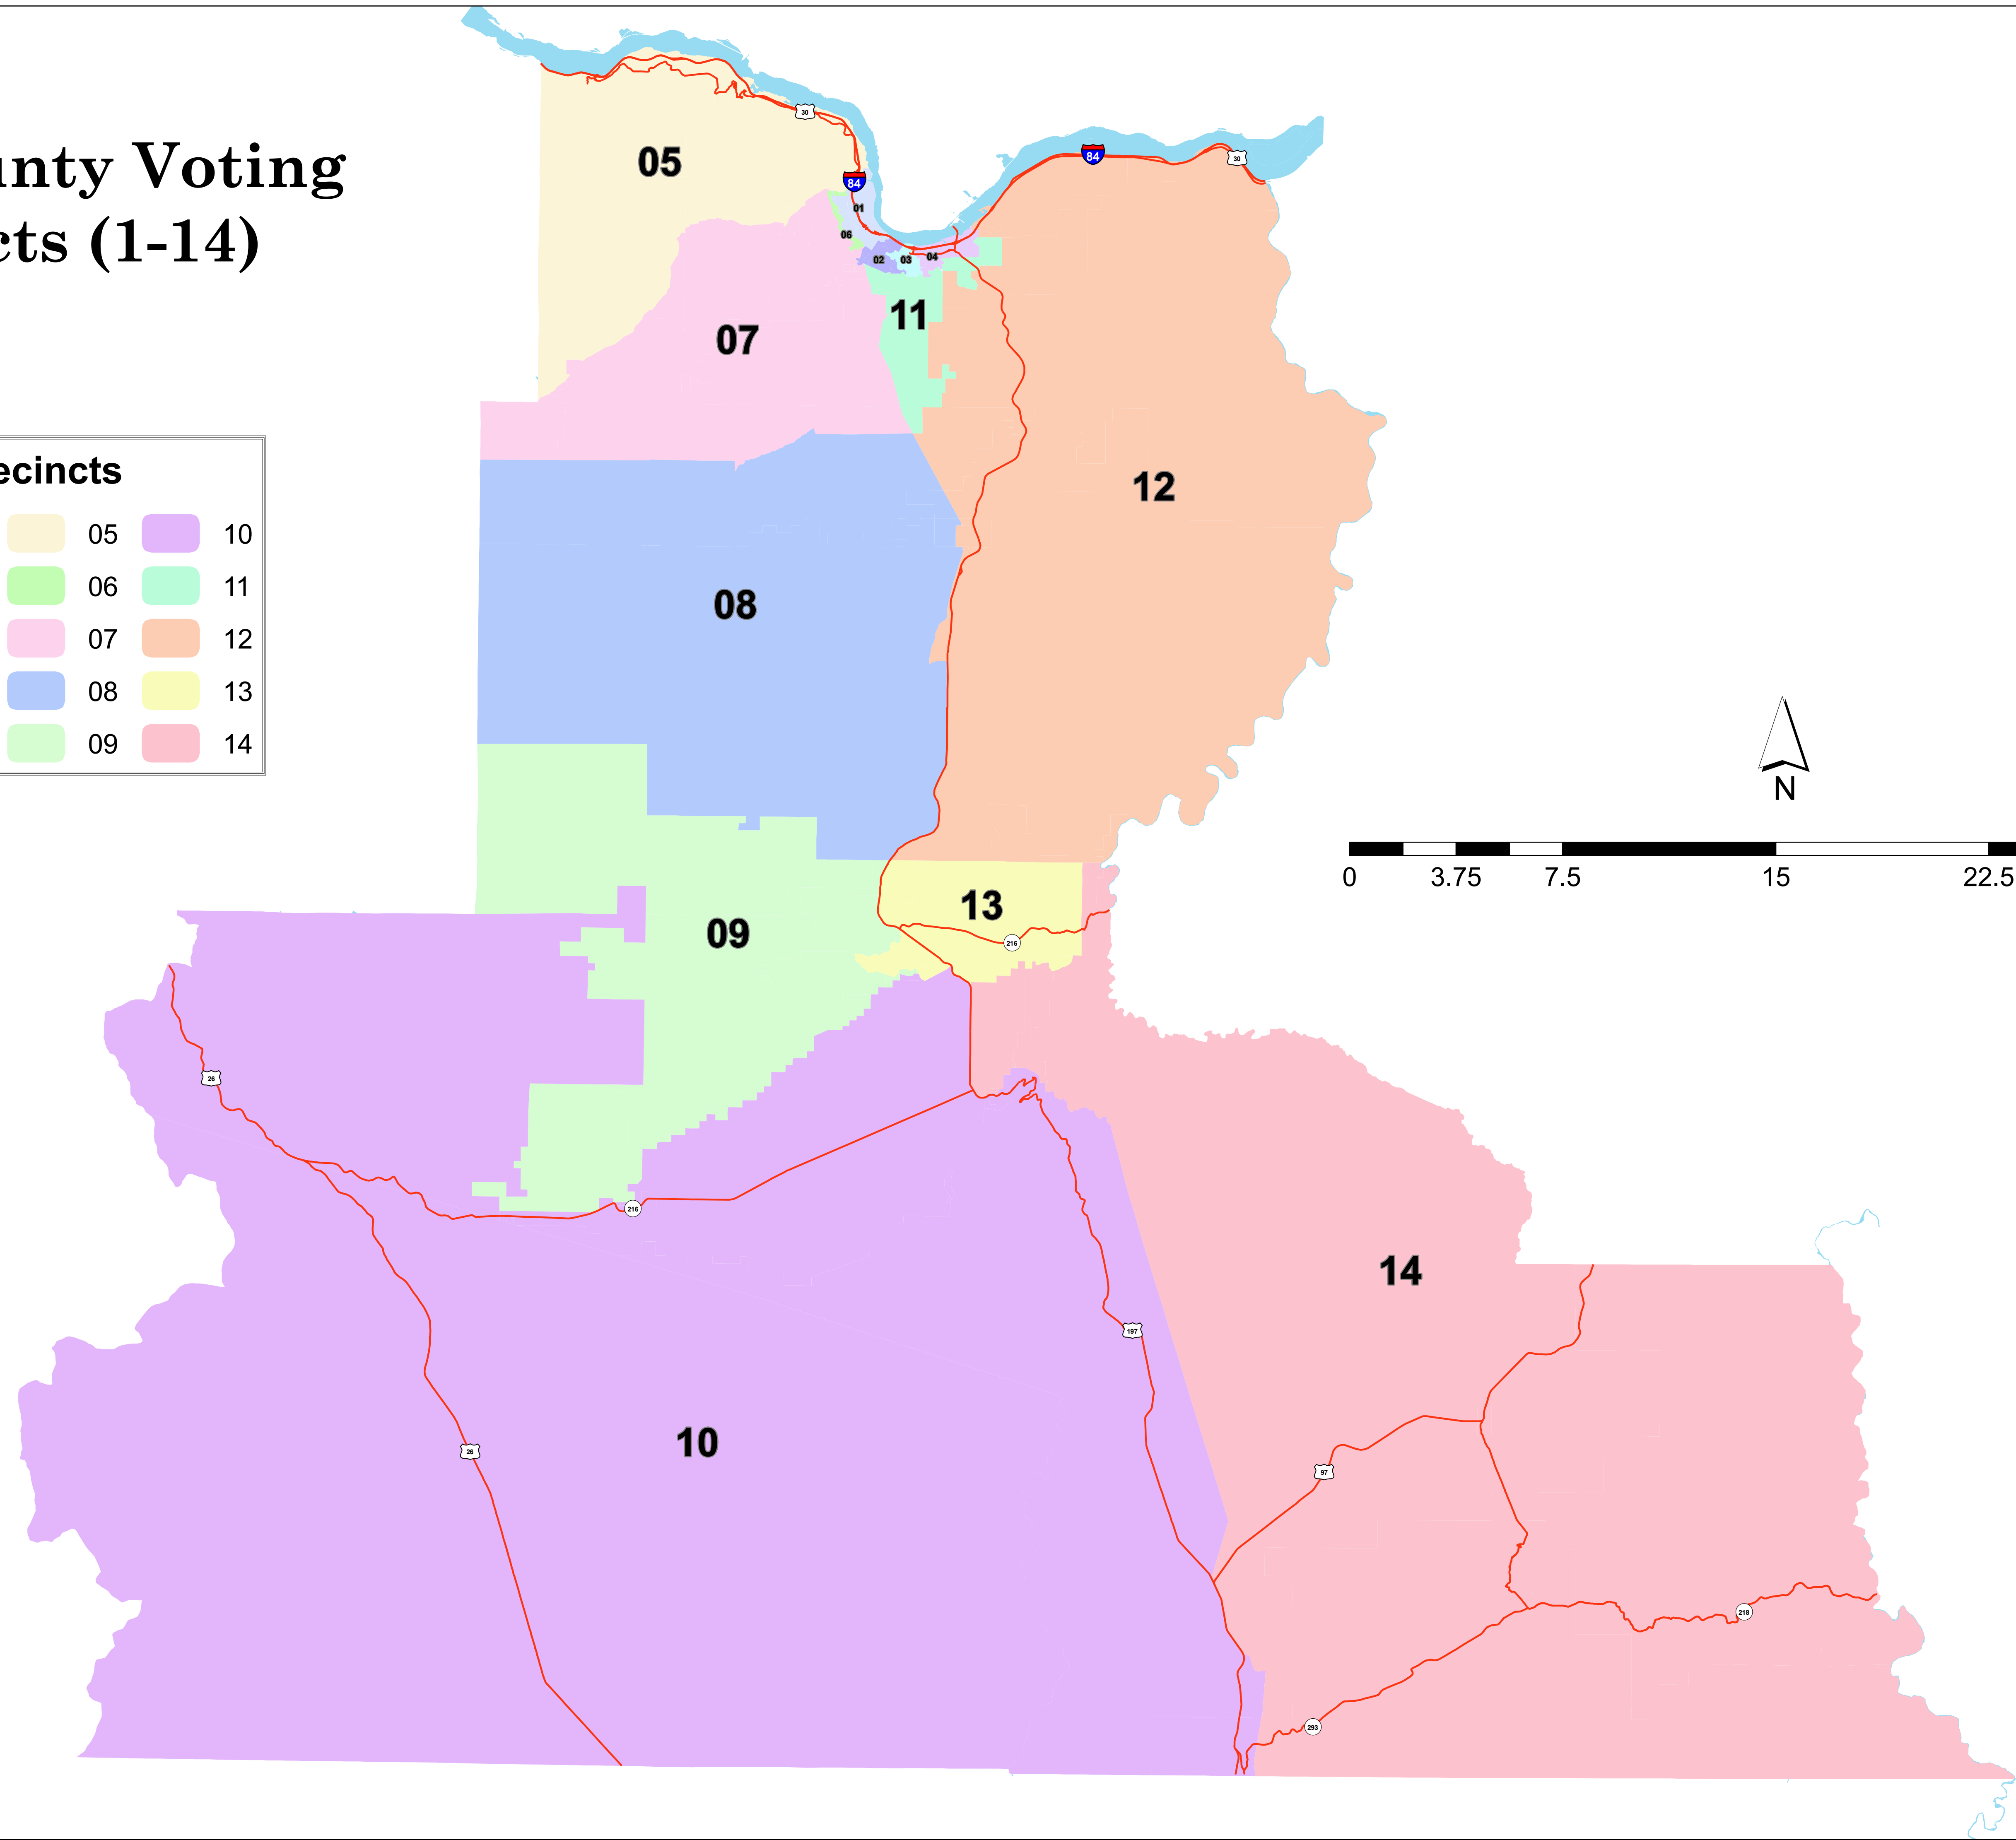

Wasco County Voting Precincts (1-14)

Voting Precincts		
Water	05	10
01	06	11
02	07	12
03	08	13
04	09	14