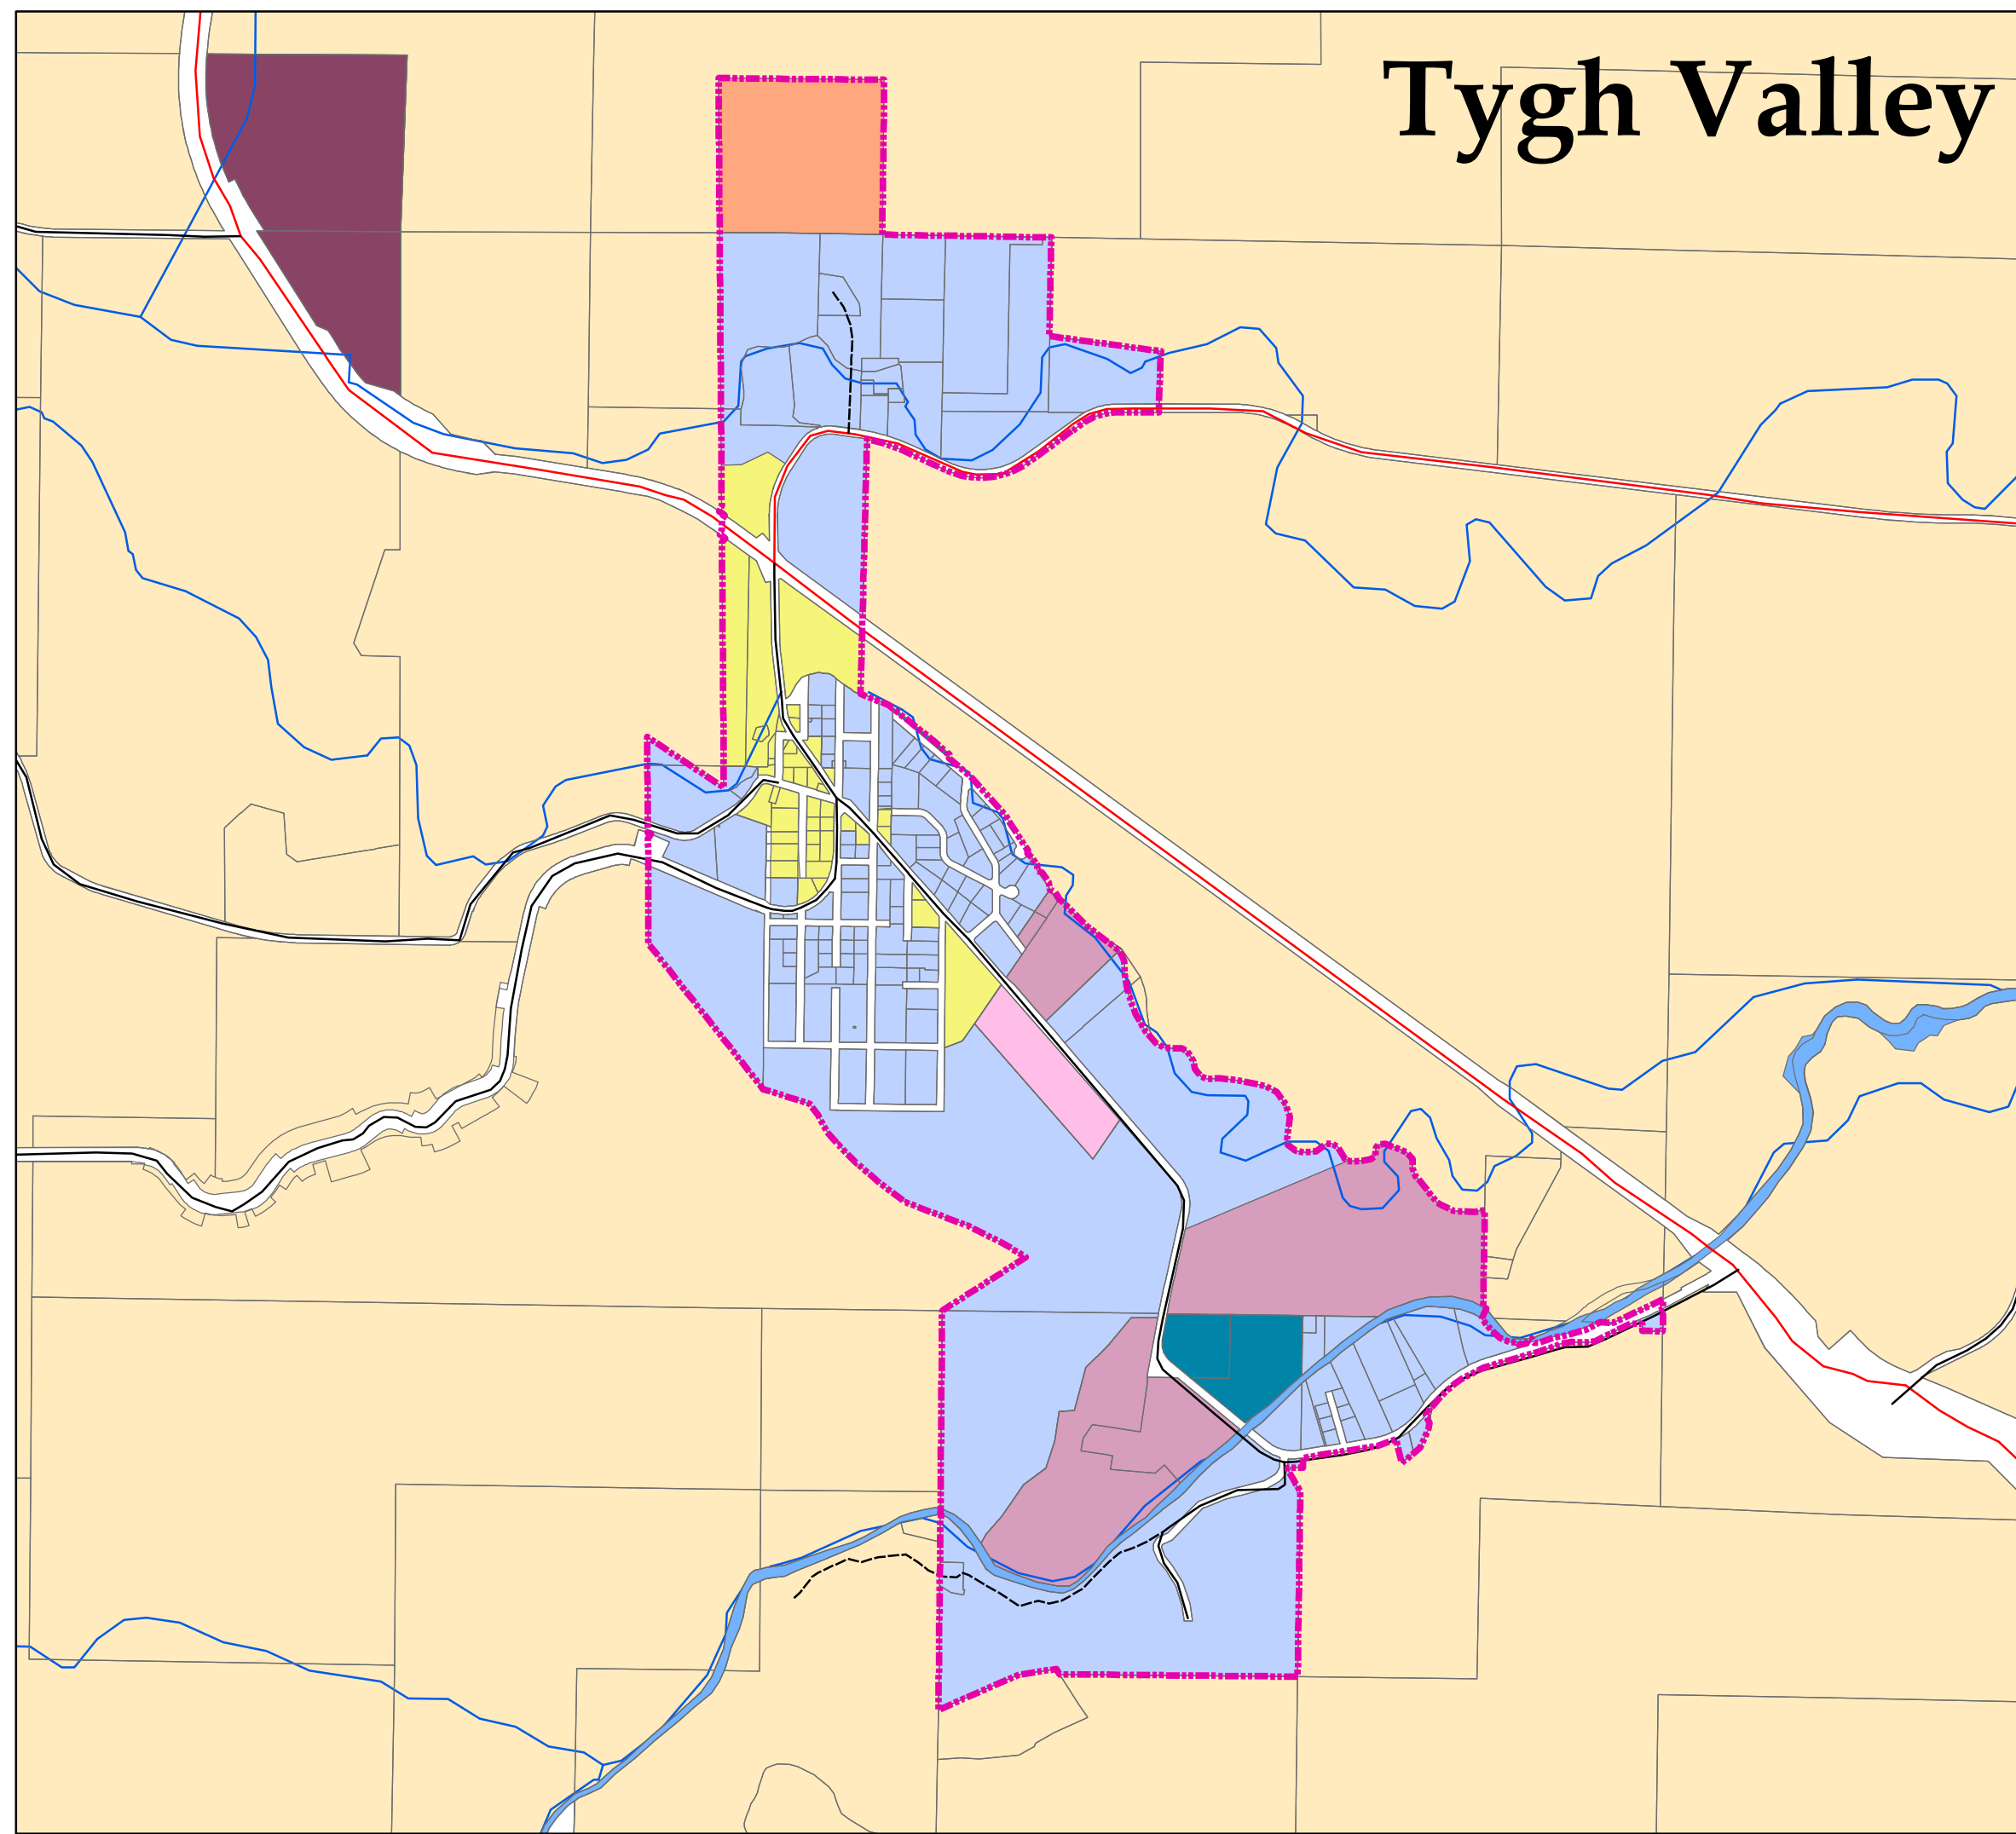

Tygh Valley

Legend

Tygh Valley	Zoning
Taxlots	A-1(160)
Lakes & Rivers	RI
Streams	TV-A
Roads	TV-C
County	TV-M1
Private	TV-M2
State	TV-R
	TV-RR

0 600 1,200 2,400 3,600 4,800 Feet