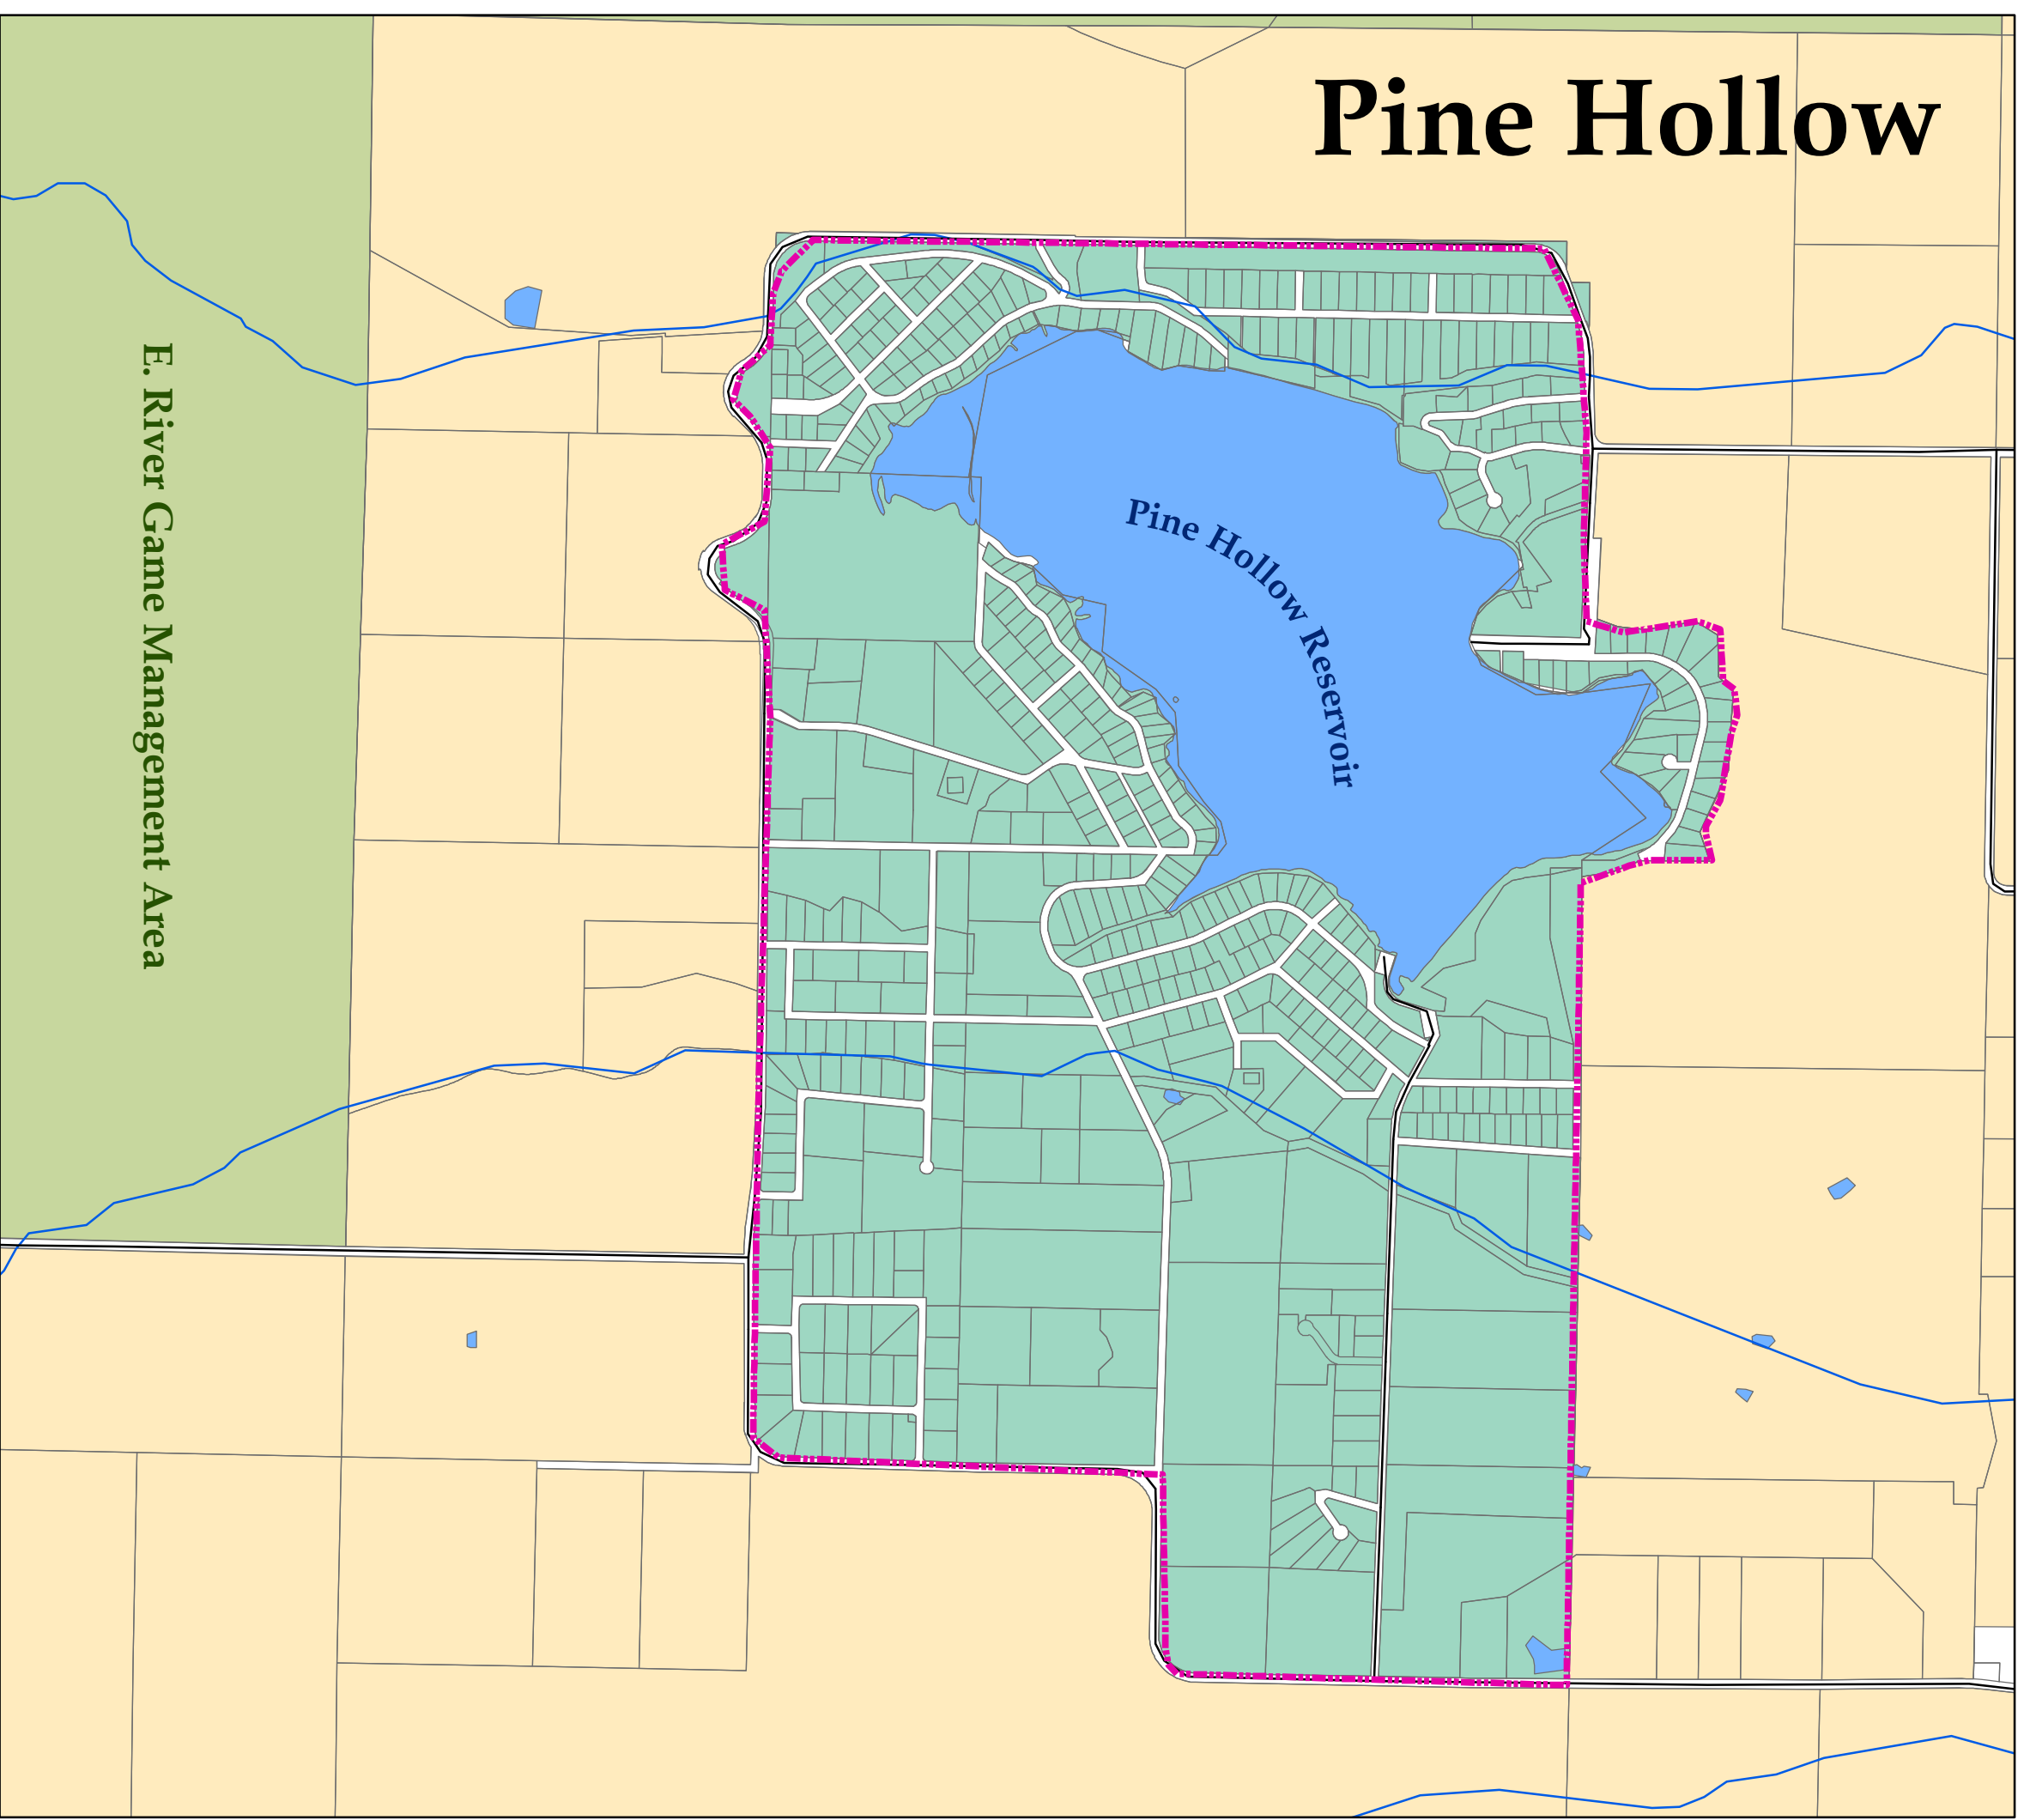

Pine Hollow

Legend

Pine Hollow	Zoning
Taxlots	A-1(160)
Lakes & Rivers	A-R
Streams	F-2(80)
Roads	
County	
Private	

0 500 1,000 2,000 3,000 4,000 Feet