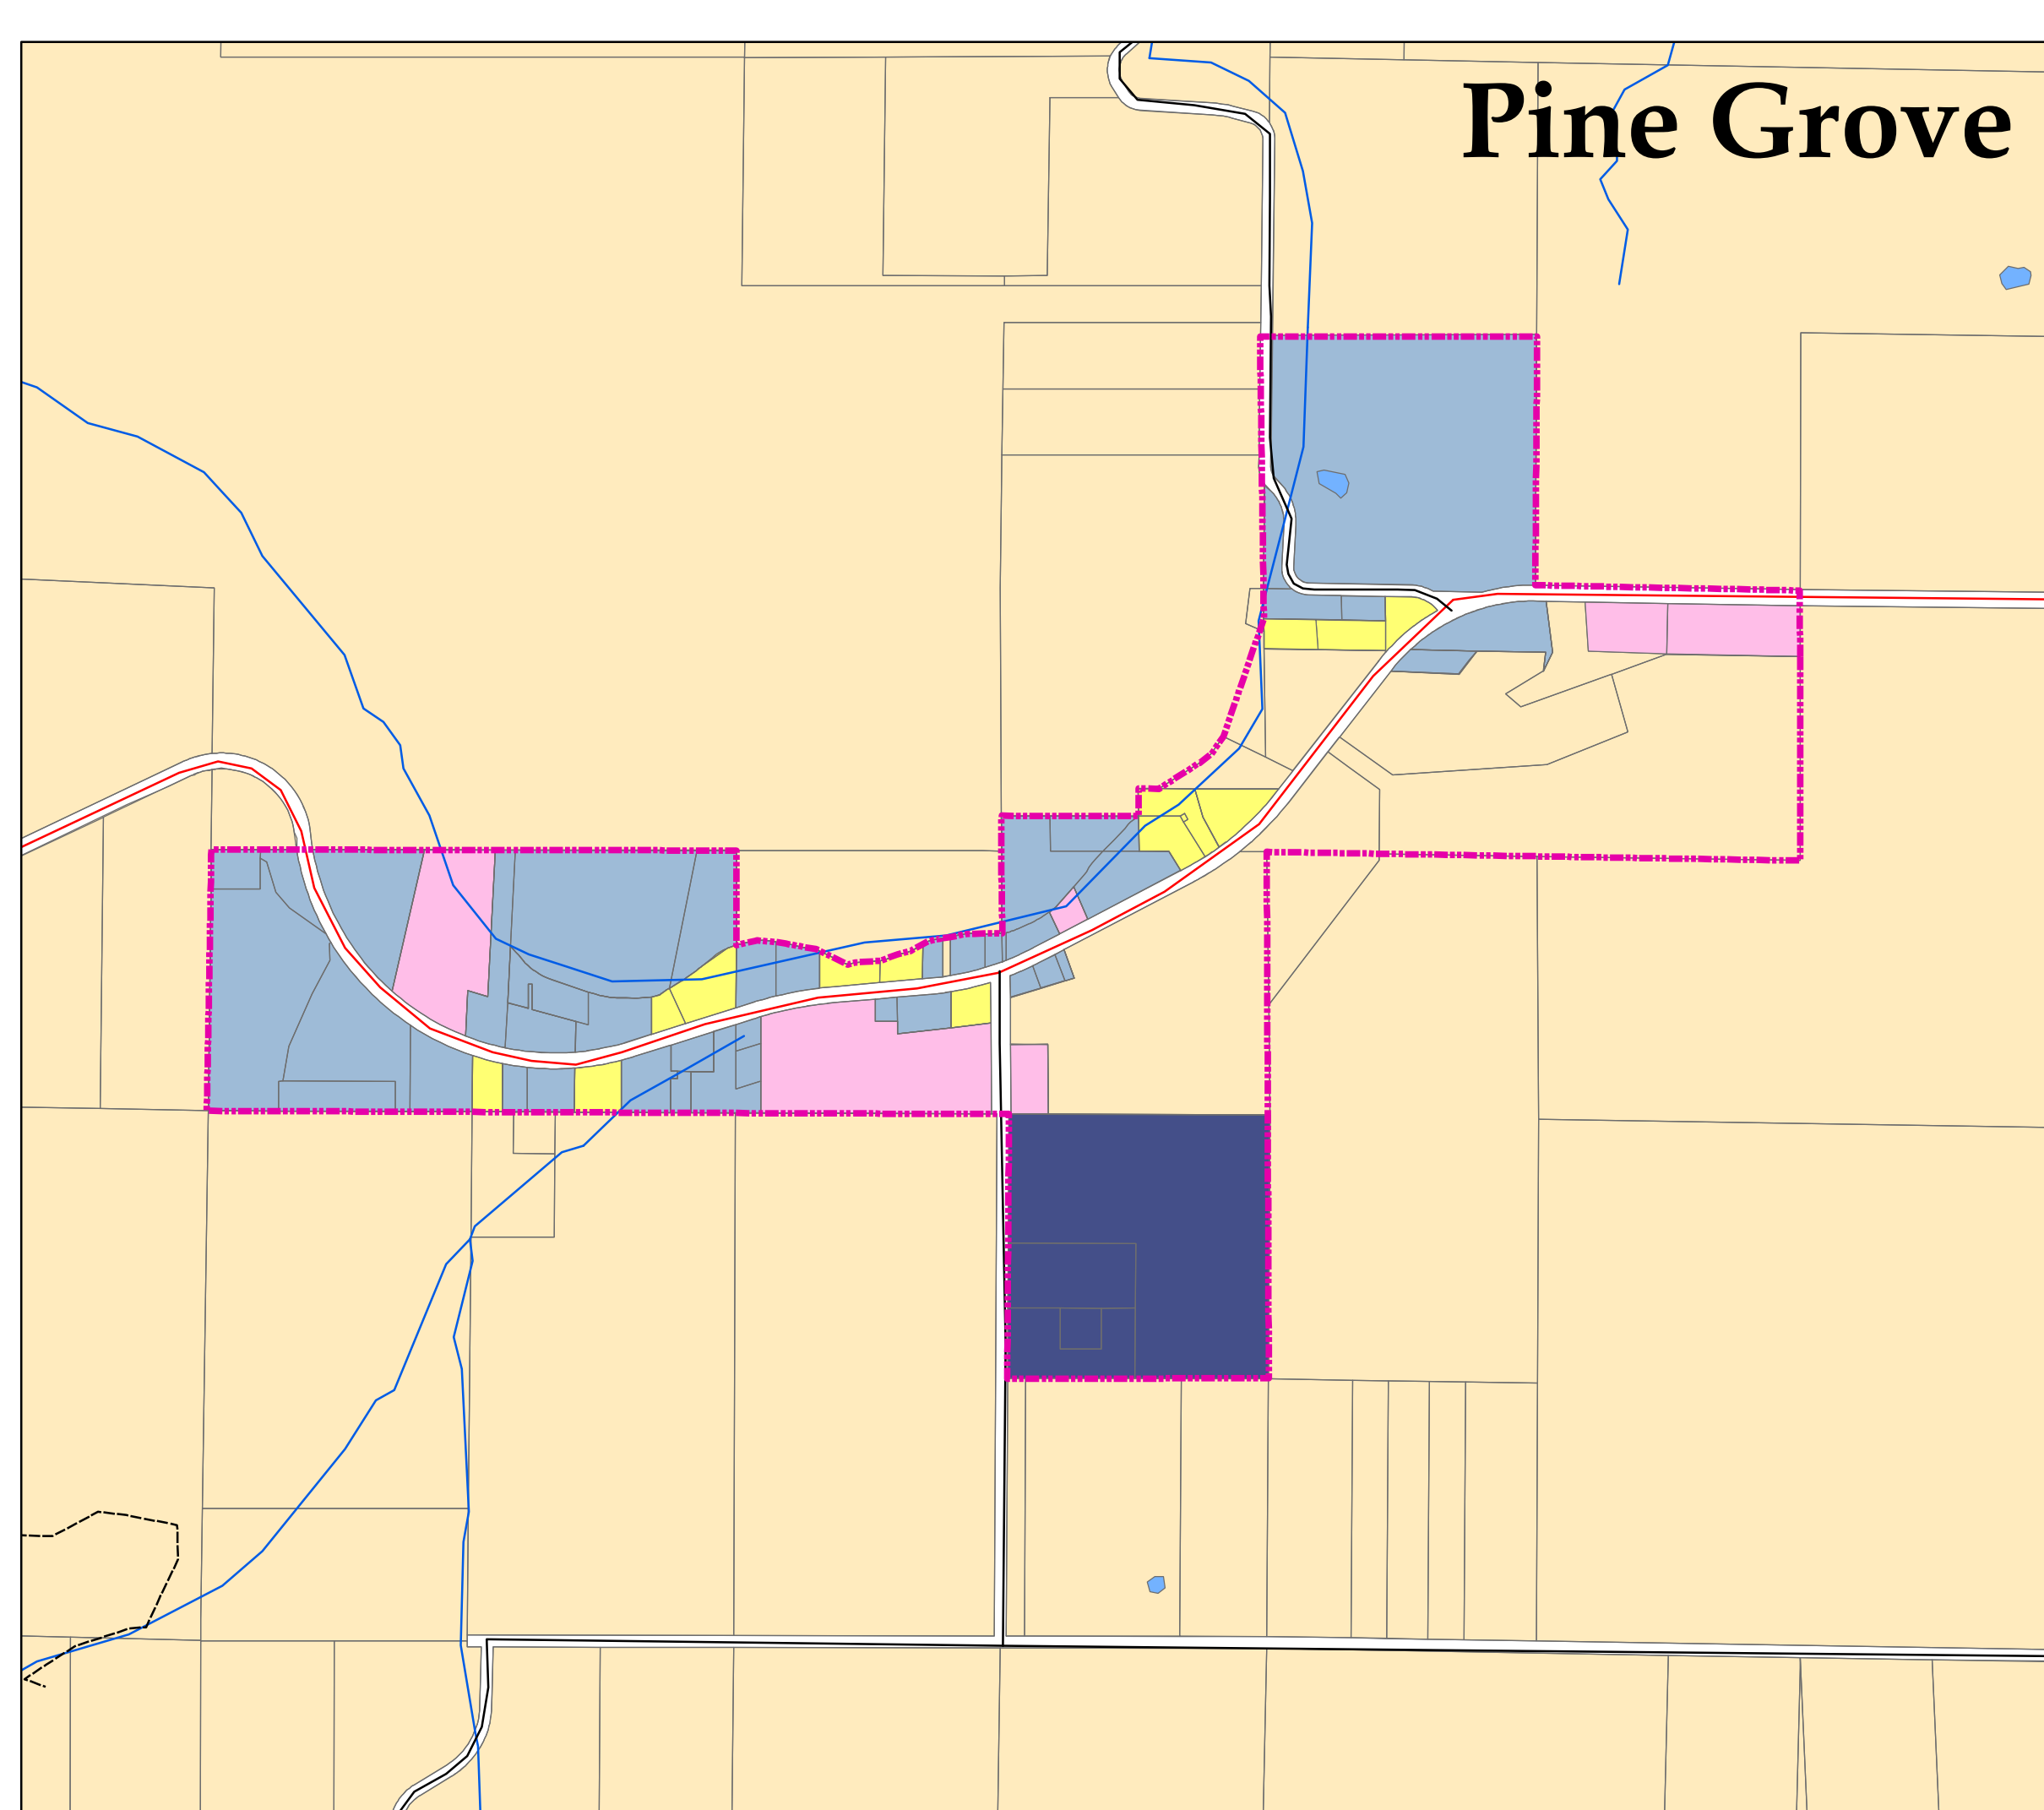

Pine Grove

Legend

Pine Grove	Zoning
Taxlots	A-1(160)
Lakes & Rivers	R-1
Streams	R-R(5)
Roads	RC
County	RI
Private	RR-2
State	

0 395 790 1,580 2,370 3,160 Feet

August 2007