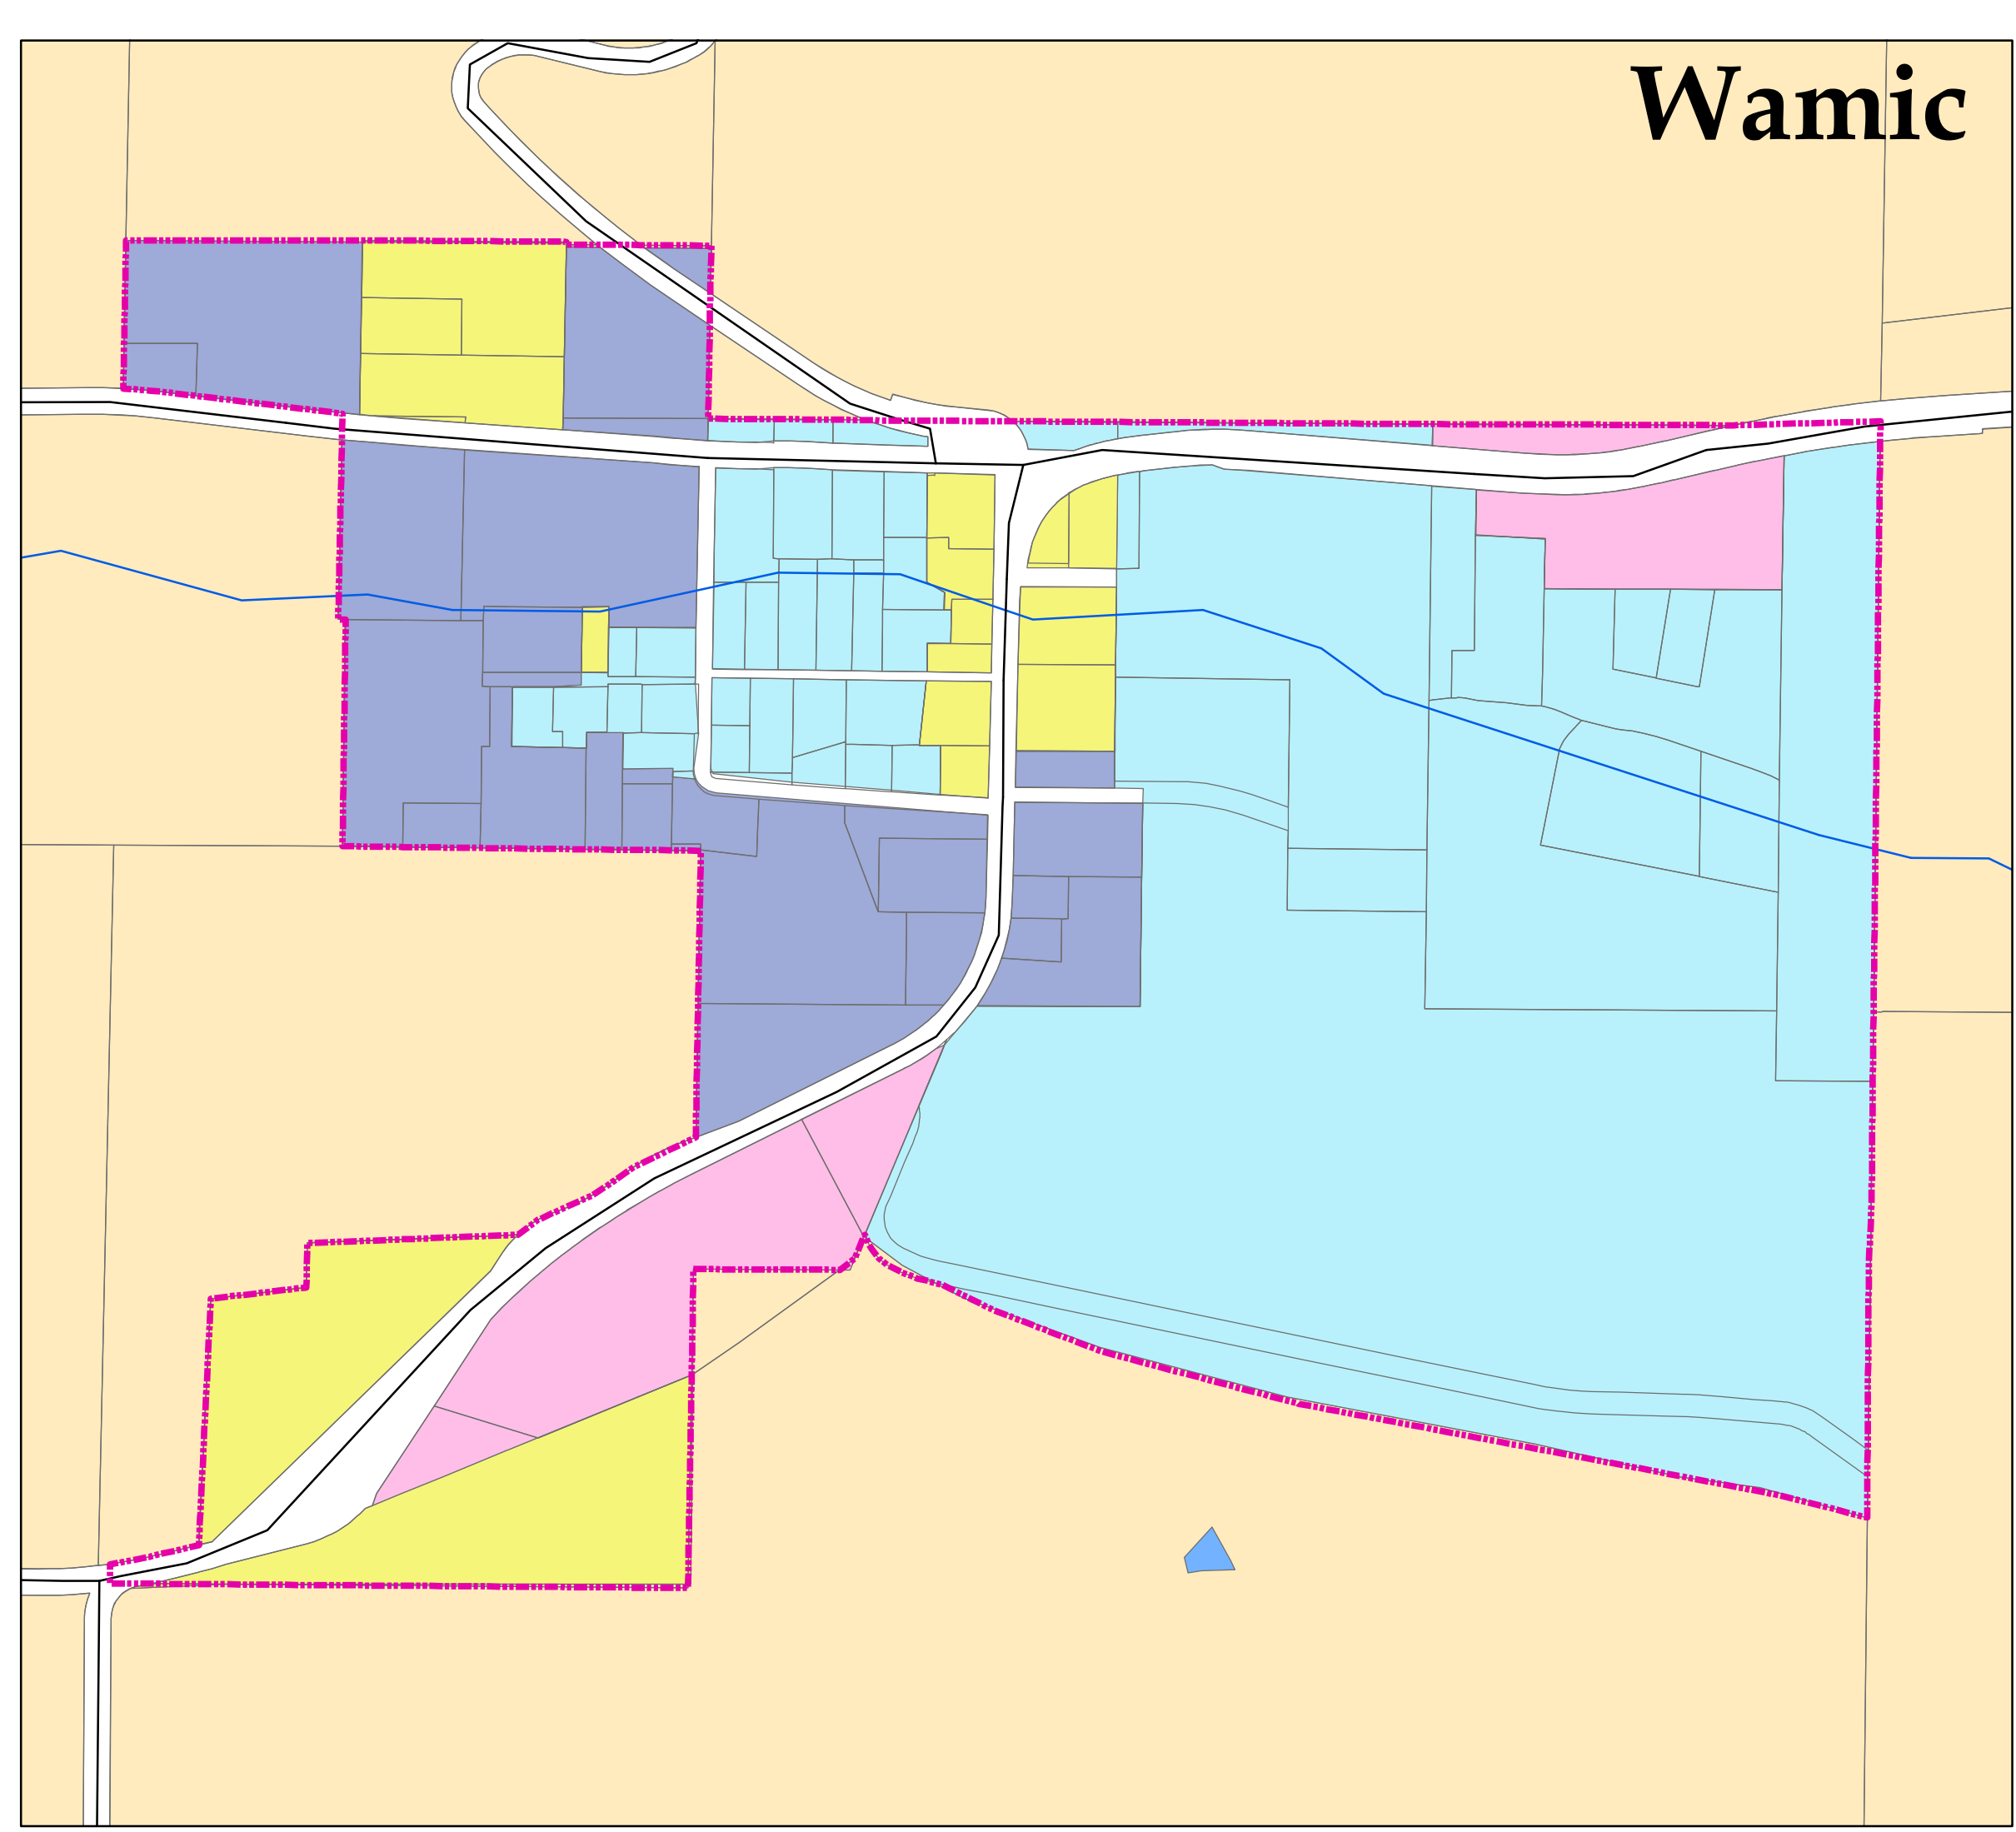

Wamic

Legend

Wamic	Zoning
Taxlots	A-1(160)
Lakes & Rivers	R-1
Streams	R-R(5)
Roads	RC
County	RI
Private	RR-2
State	

0 387.5 775 1,550 2,325 3,100 Feet