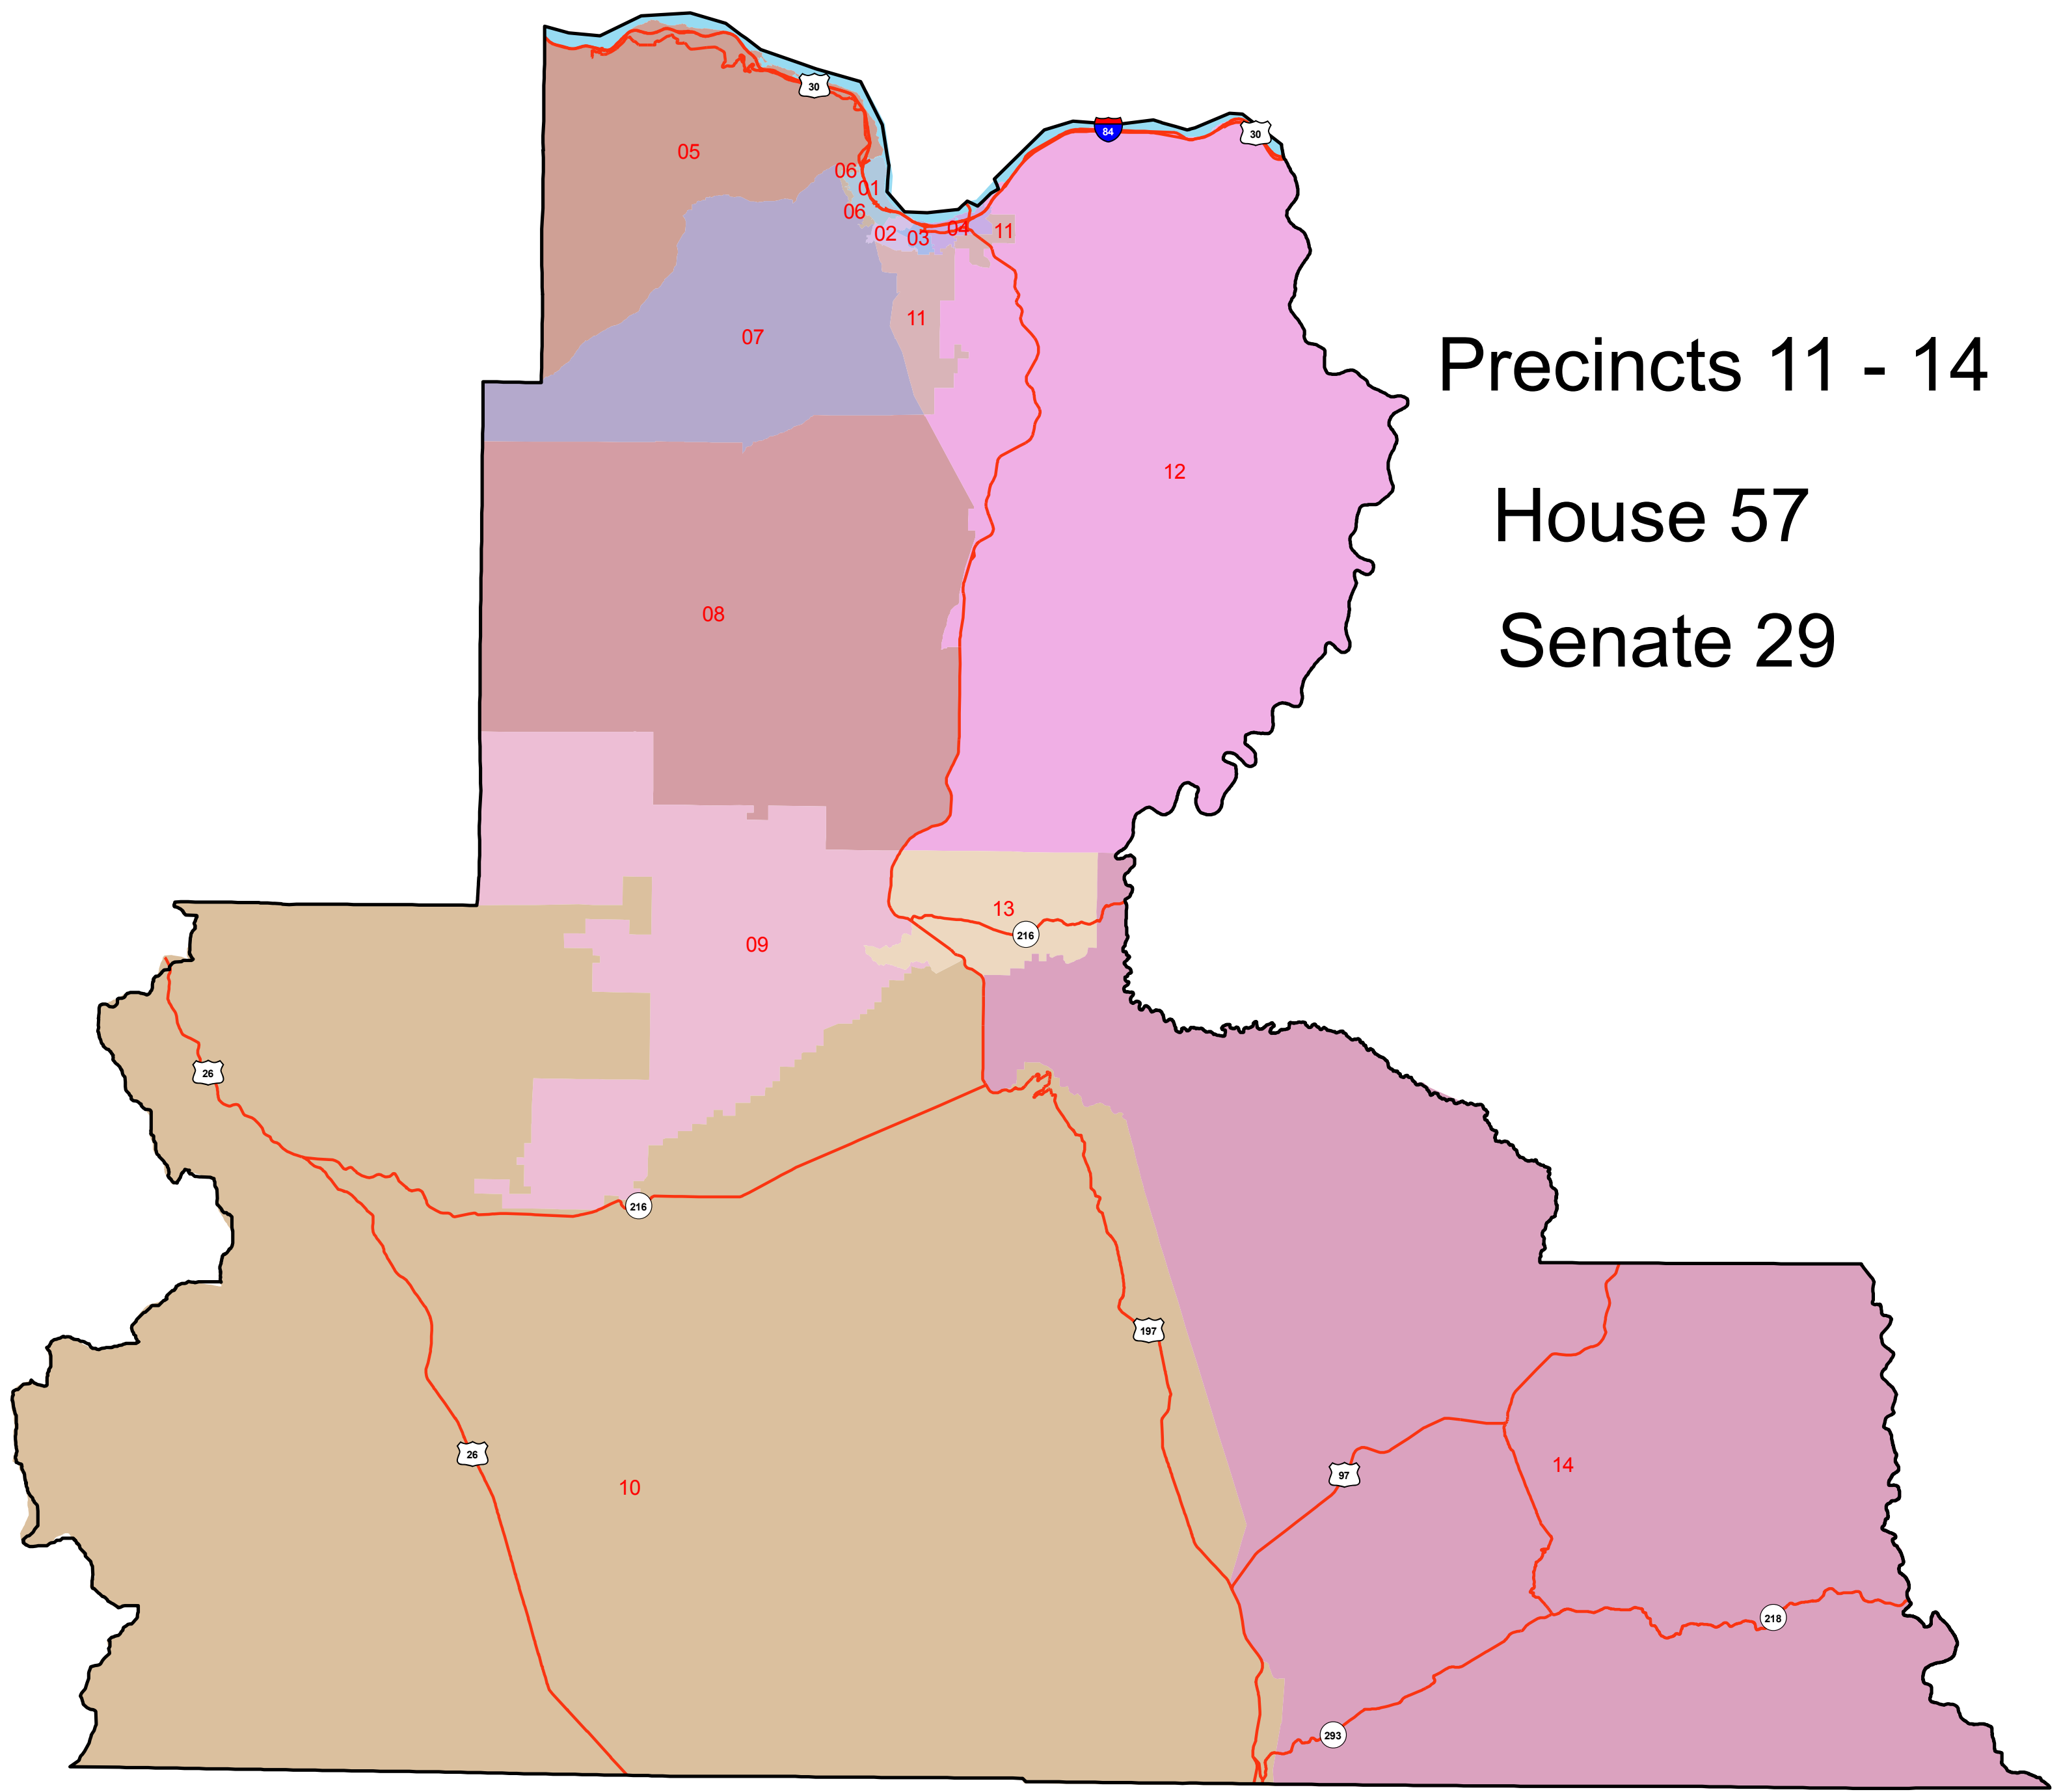

County-wide Precincts

Precincts 11 - 14
House 57
Senate 29

Precincts 1 - 10
House 59
Senate 30

Date: 1/23/2012

Disclaimer
The information on this map was derived from digital databases on Wasco County's GIS. Care was taken in the creation of this map but it is provided "as is". Wasco County cannot accept any responsibility for errors, omissions, or positional accuracy in the digital data or the underlying records. There are no warranties, express or implied, including the merchantability or fitness for a particular purpose, accompanying this product. However, notification of any errors will be appreciated.